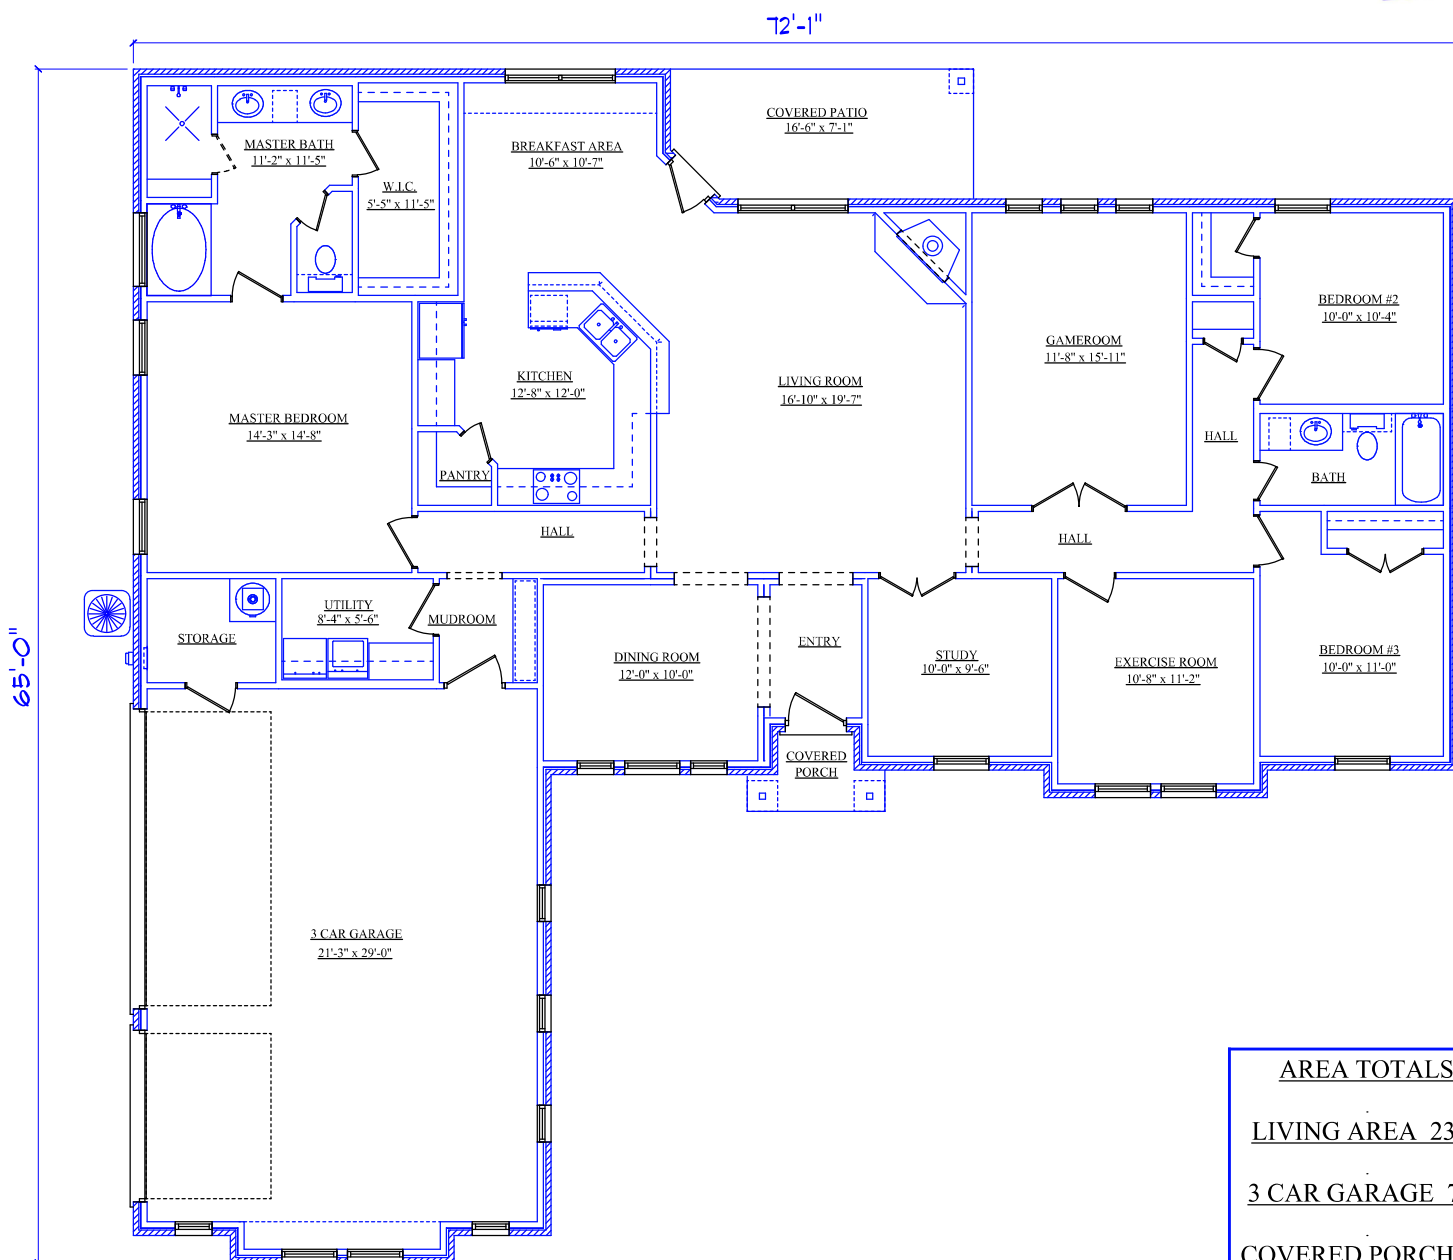

AREA TOTALS

LIVING AREA 2300

3 CAR GARAGE 752

COVERED PORCH 25

COVERED PATIO 113

TOTAL SLAB 3190

AREA TOTALS

LIVING AREA	2300
3 CAR GARAGE	752
COVERED PORCH	25
COVERED PATIO	113
TOTAL SLAB	3190