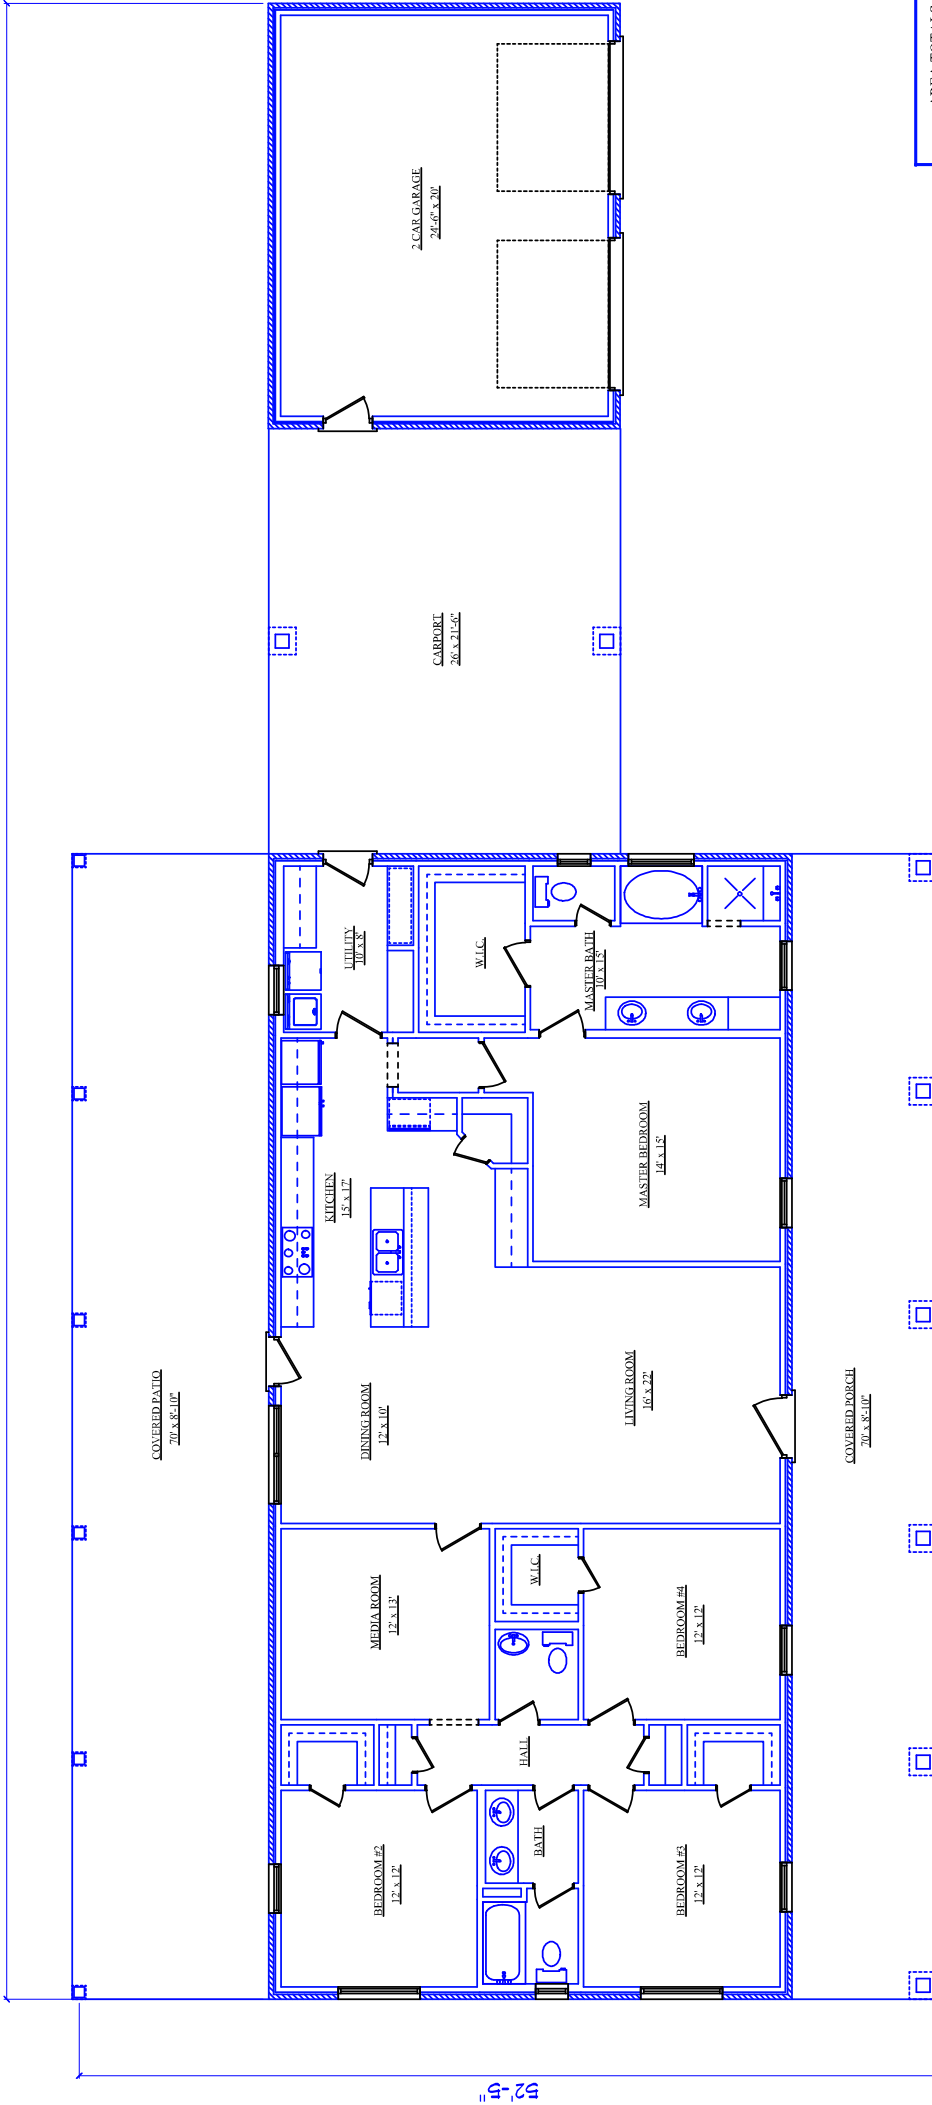

AREA TOTALS	
LIVING AREA	2240
2 CAR GARAGE	559
COVERED PORCH	618
COVERED PATIO	833
COVERED CARPORT	559
TOTAL FOUNDATION	4809

122'-0"

52'-5"

AREA TOTALS

LIVING AREA	2240
2 CAR GARAGE	559
COVERED PORCH	618
COVERED PATIO	833
COVERED CARPORT	559
TOTAL FOUNDATION	4809