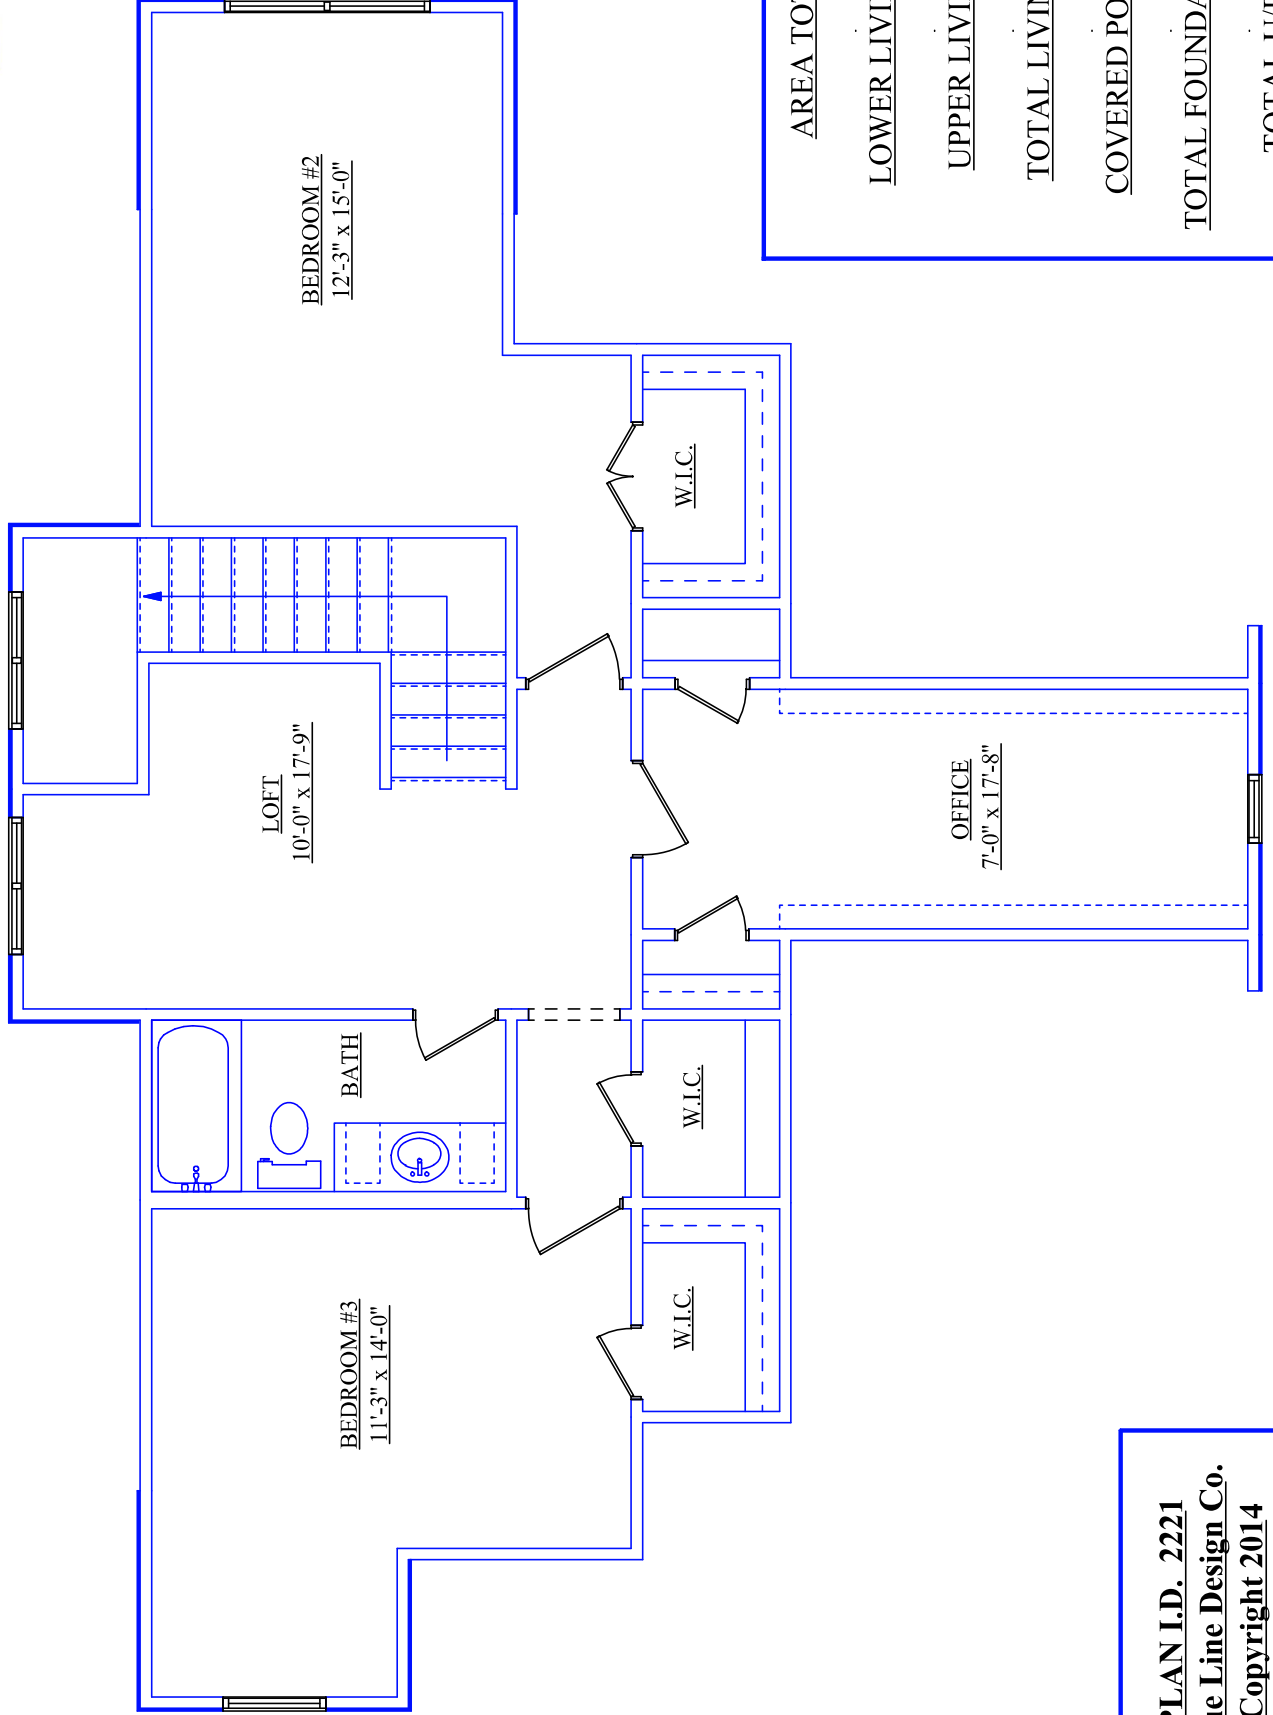

<u>AREA TOTALS</u>
<u>LOWER LIVING 2221</u>
<u>UPPER LIVING 860</u>
<u>TOTAL LIVING 3081</u>
<u>COVERED PORCH 110</u>
<u>TOTAL FOUNDATION 2331</u>
<u>TOTAL U/R 3191</u>

54'-8"

50'-6"

AREA TOTALS	
LOWER LIVING	2221
UPPER LIVING	860
TOTAL LIVING	3081
COVERED PORCH	110
TOTAL FOUNDATION	2331
TOTAL U/R	3191

AREA TOTALS

LOWER LIVING 2221

UPPER LIVING 860

TOTAL LIVING 3081

COVERED PORCH 110

TOTAL FOUNDATION 2331

TOTAL U/R 3191