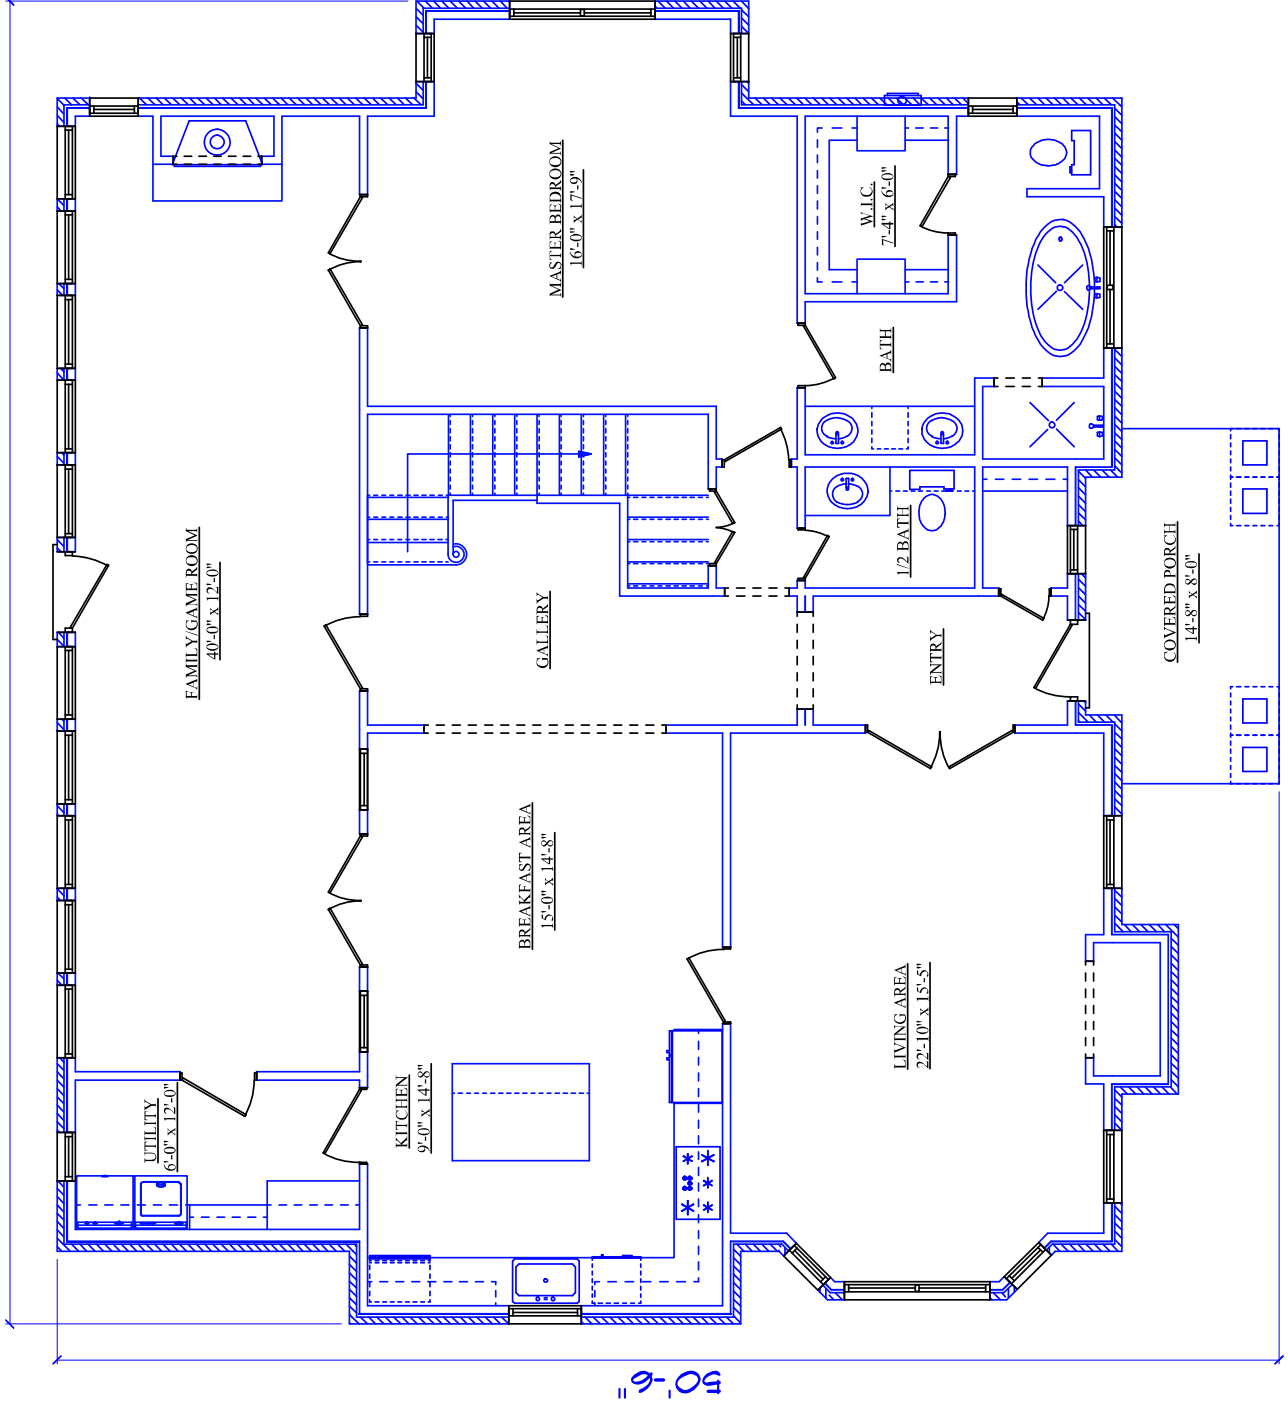

<u>AREA TOTALS</u>
<u>LOWER LIVING 2221</u>
<u>UPPER LIVING 860</u>
<u>TOTAL LIVING 3081</u>
<u>COVERED PORCH 110</u>
<u>TOTAL FOUNDATION 2331</u>
<u>TOTAL U/R 3191</u>

54'-8"

50'-6"

AREA TOTALS	
LOWER LIVING	2221
UPPER LIVING	860
TOTAL LIVING	3081
COVERED PORCH	110
TOTAL FOUNDATION	2331
TOTAL U/R	3191

AREA TOTALS

LOWER LIVING 2221

UPPER LIVING 860

TOTAL LIVING 3081

COVERED PORCH 110

TOTAL FOUNDATION 2331

TOTAL U/R 3191