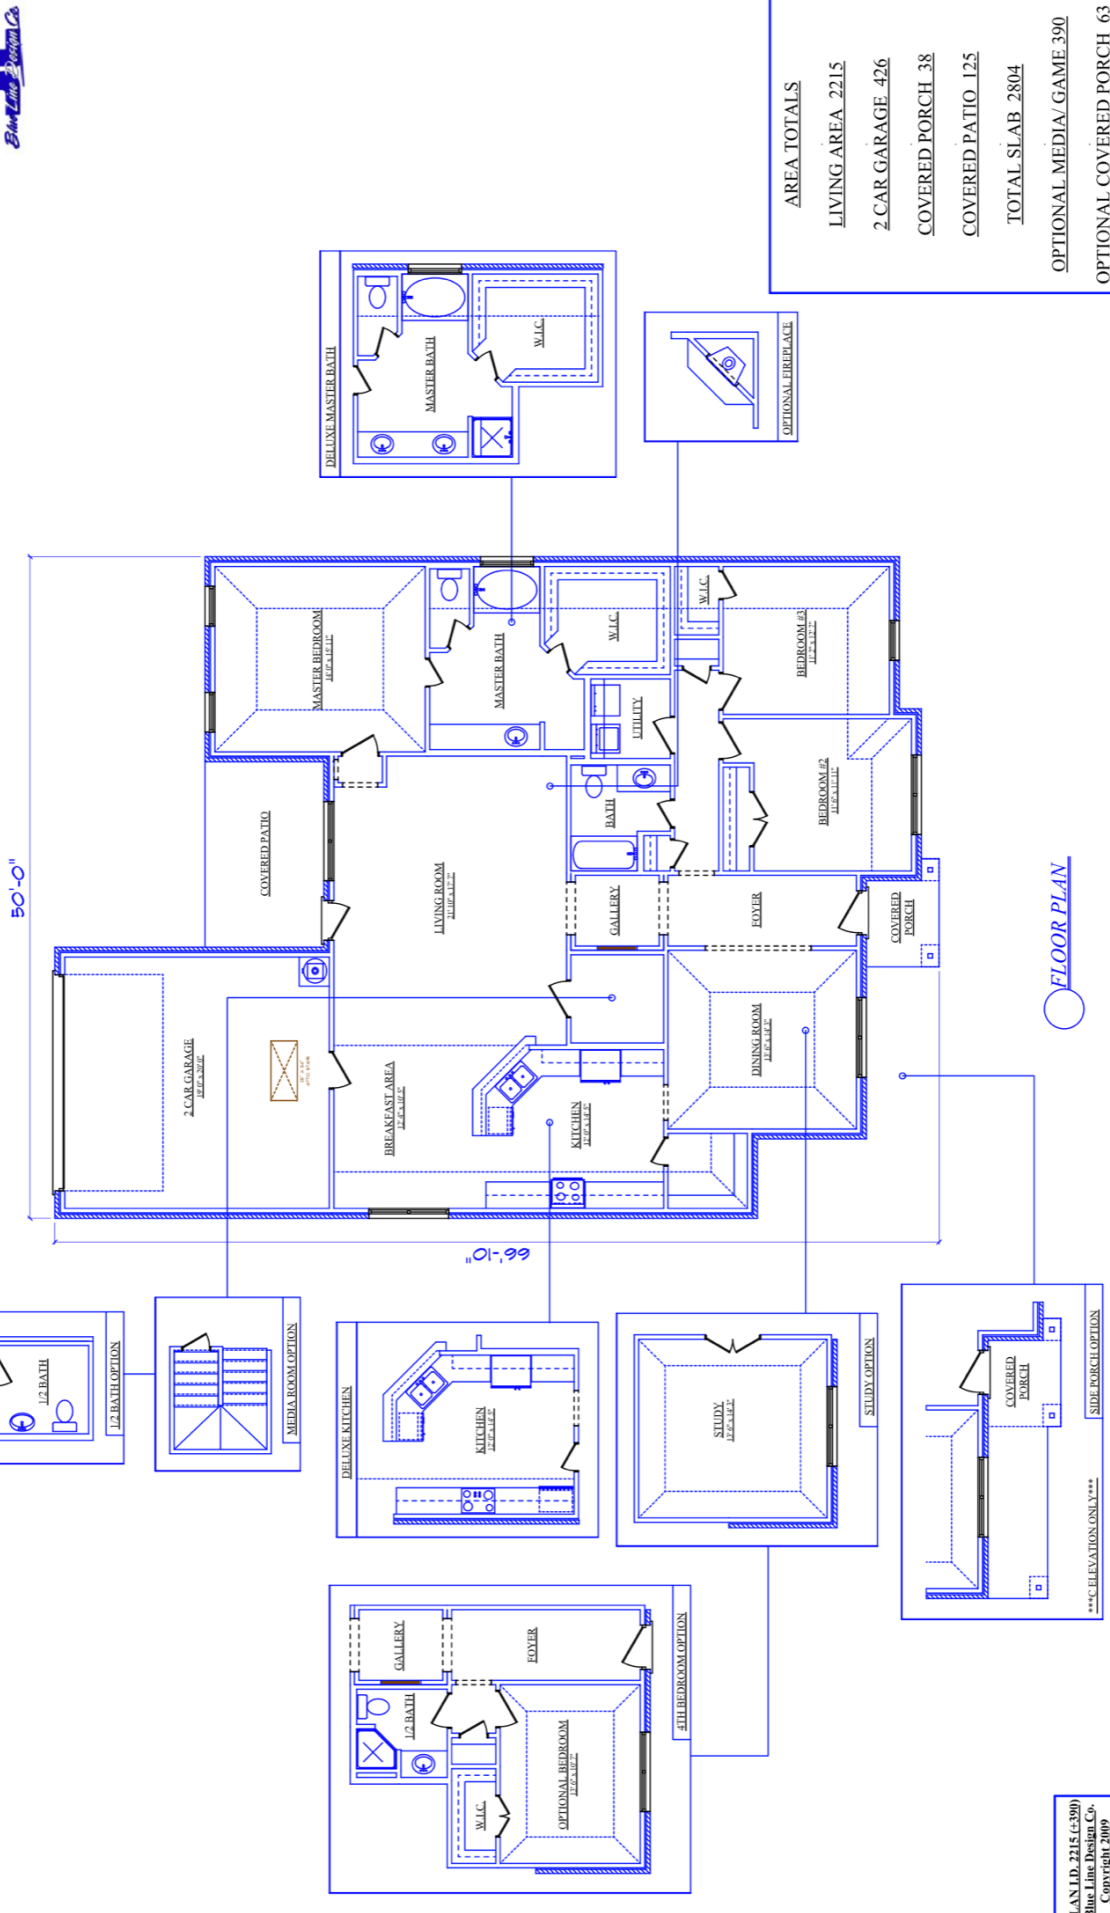

AREA TOTALS

LIVING AREA 2215

2 CAR GARAGE 426

COVERED PORCH 38

COVERED PATIO 125

TOTAL SLAB 2804

OPTIONAL MEDIA/ GAME 390

OPTIONAL COVERED PORCH 63

AREA TOTALS

LIVING AREA	2215
2 CAR GARAGE	426
COVERED PORCH	38
COVERED PATIO	125
TOTAL SLAB	2804
OPTIONAL MEDIA/ GAME	390
OPTIONAL COVERED PORCH	63

FLOOR PLAN

\*\*\*ELEVATION ONLY\*\*\*