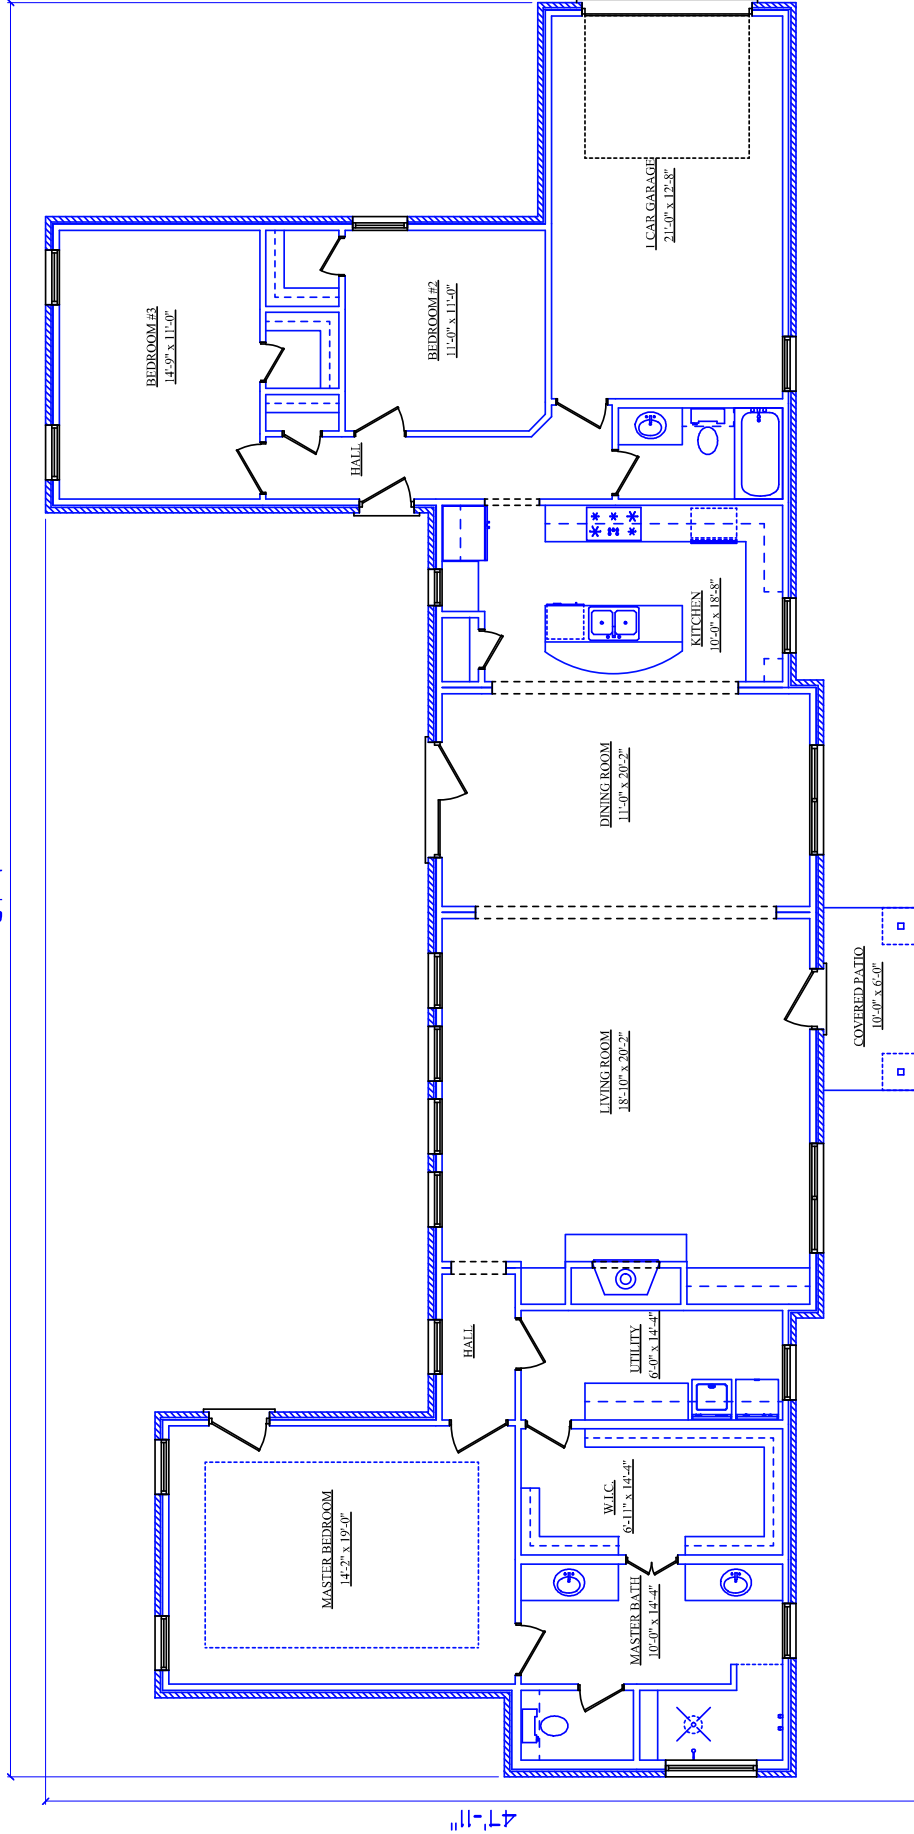

<u>AREA TOTALS</u>
<u>LIVING AREA 2199</u>
<u>1 CAR GARAGE 307</u>
<u>COVERED PORCH 53</u>
<u>TOTAL FOUNDATION 2559</u>

91'-4"

AREA TOTALS	
LIVING AREA	2,199
1 CAR GARAGE	307
COVERED PORCH	53
TOTAL FOUNDATION	2,559