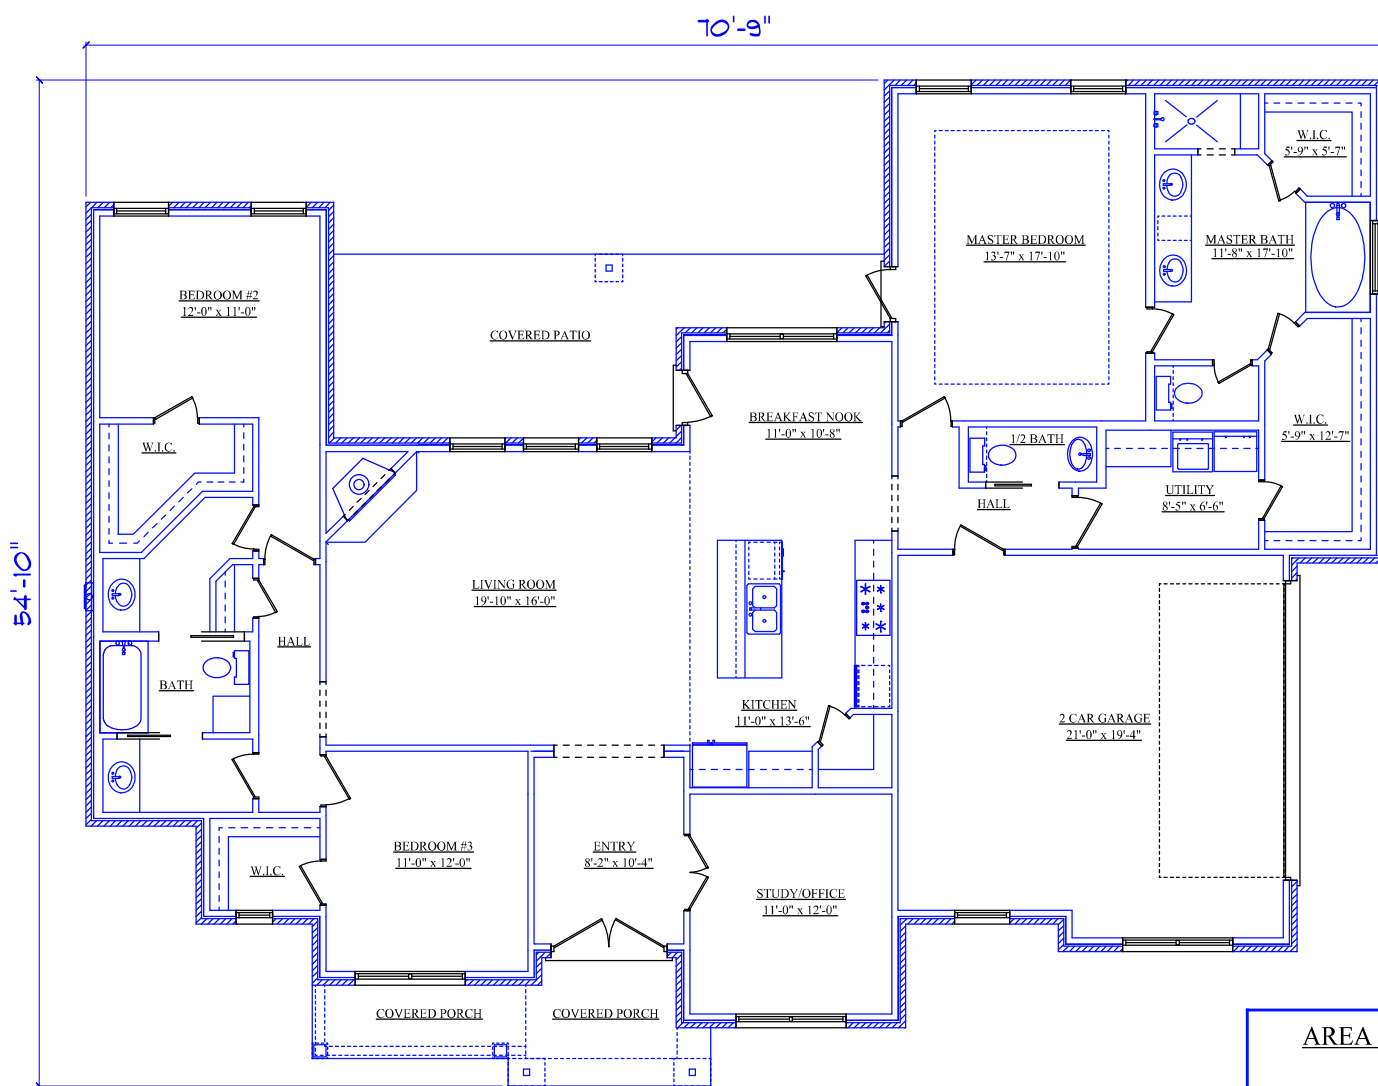

<u>AREA TOTALS</u>
<u>LIVING AREA 2196</u>
<u>2 CAR GARAGE 467</u>
<u>COVERED PORCH 110</u>
<u>COVERED PATIO 232</u>
<u>TOTAL SLAB 3005</u>

AREA TOTALS

LIVING AREA 2196

2 CAR GARAGE 467

COVERED PORCH 110

COVERED PATIO 232

TOTAL SLAB 3005