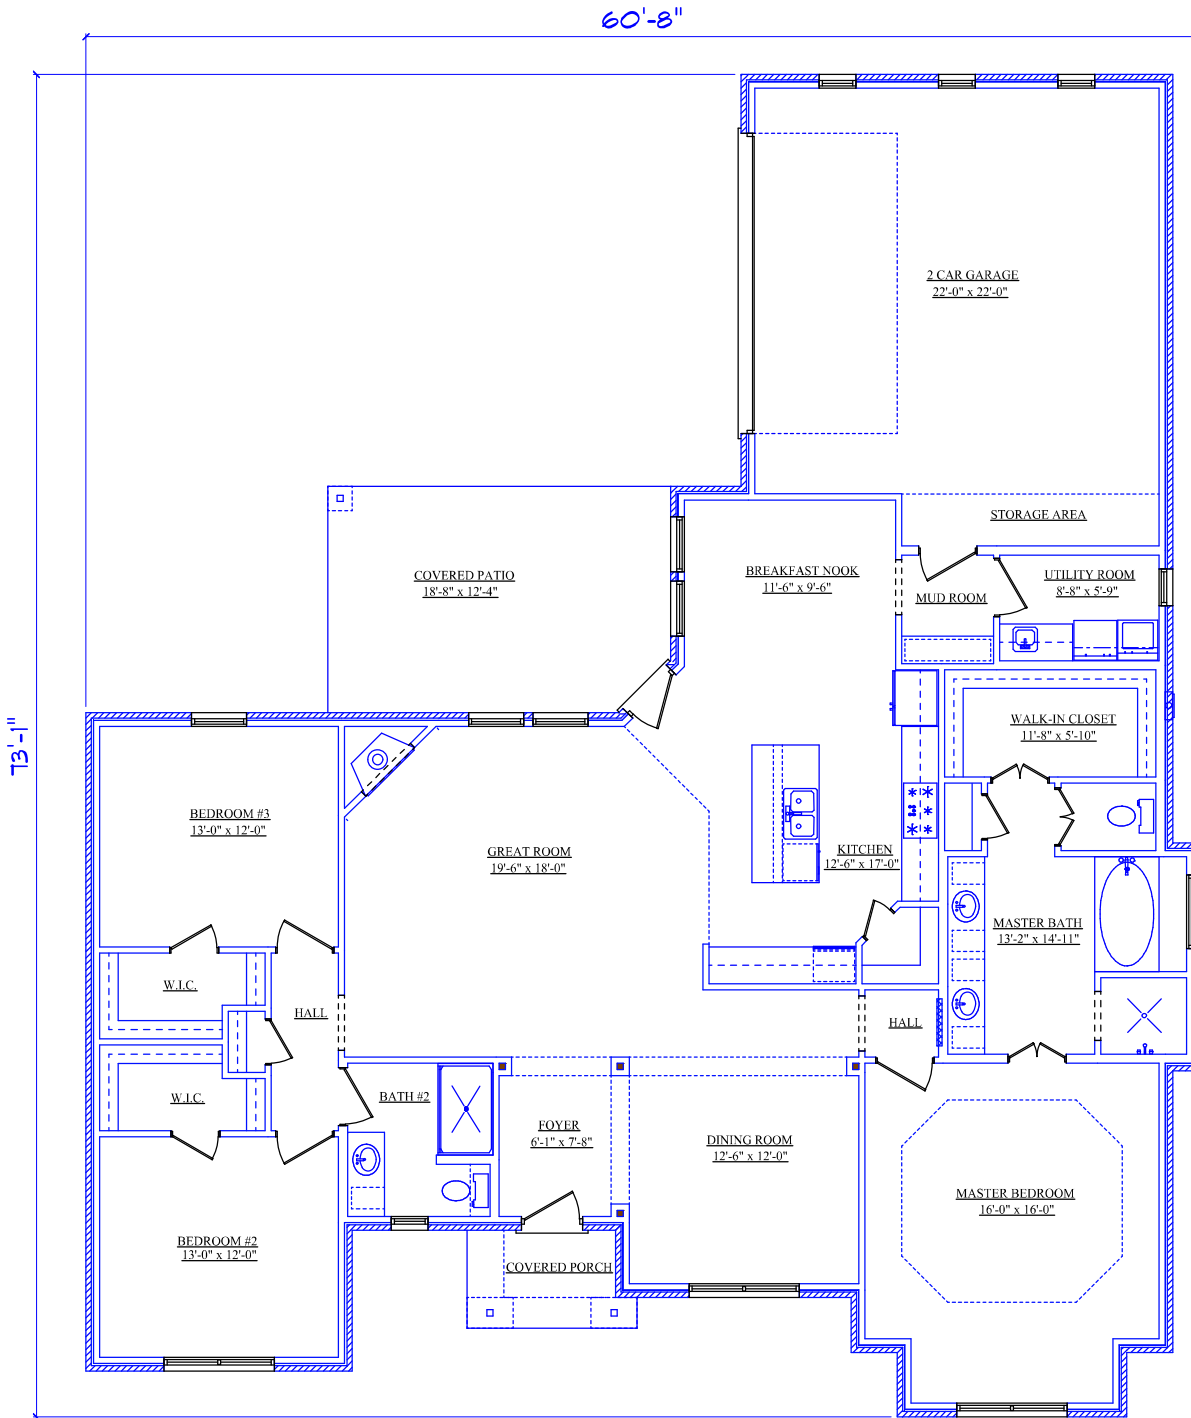

<u>AREA TOTALS</u>
<u>LIVING AREA 2168</u>
<u>2 CAR GARAGE 589</u>
<u>COVERED PORCH 43</u>
<u>COVERED PATIO 226</u>
<u>TOTAL FOUNDATION 3026</u>

AREA TOTALS	
LIVING AREA	2168
2 CAR GARAGE	589
COVERED PORCH	43
COVERED PATIO	226
TOTAL FOUNDATION	3026