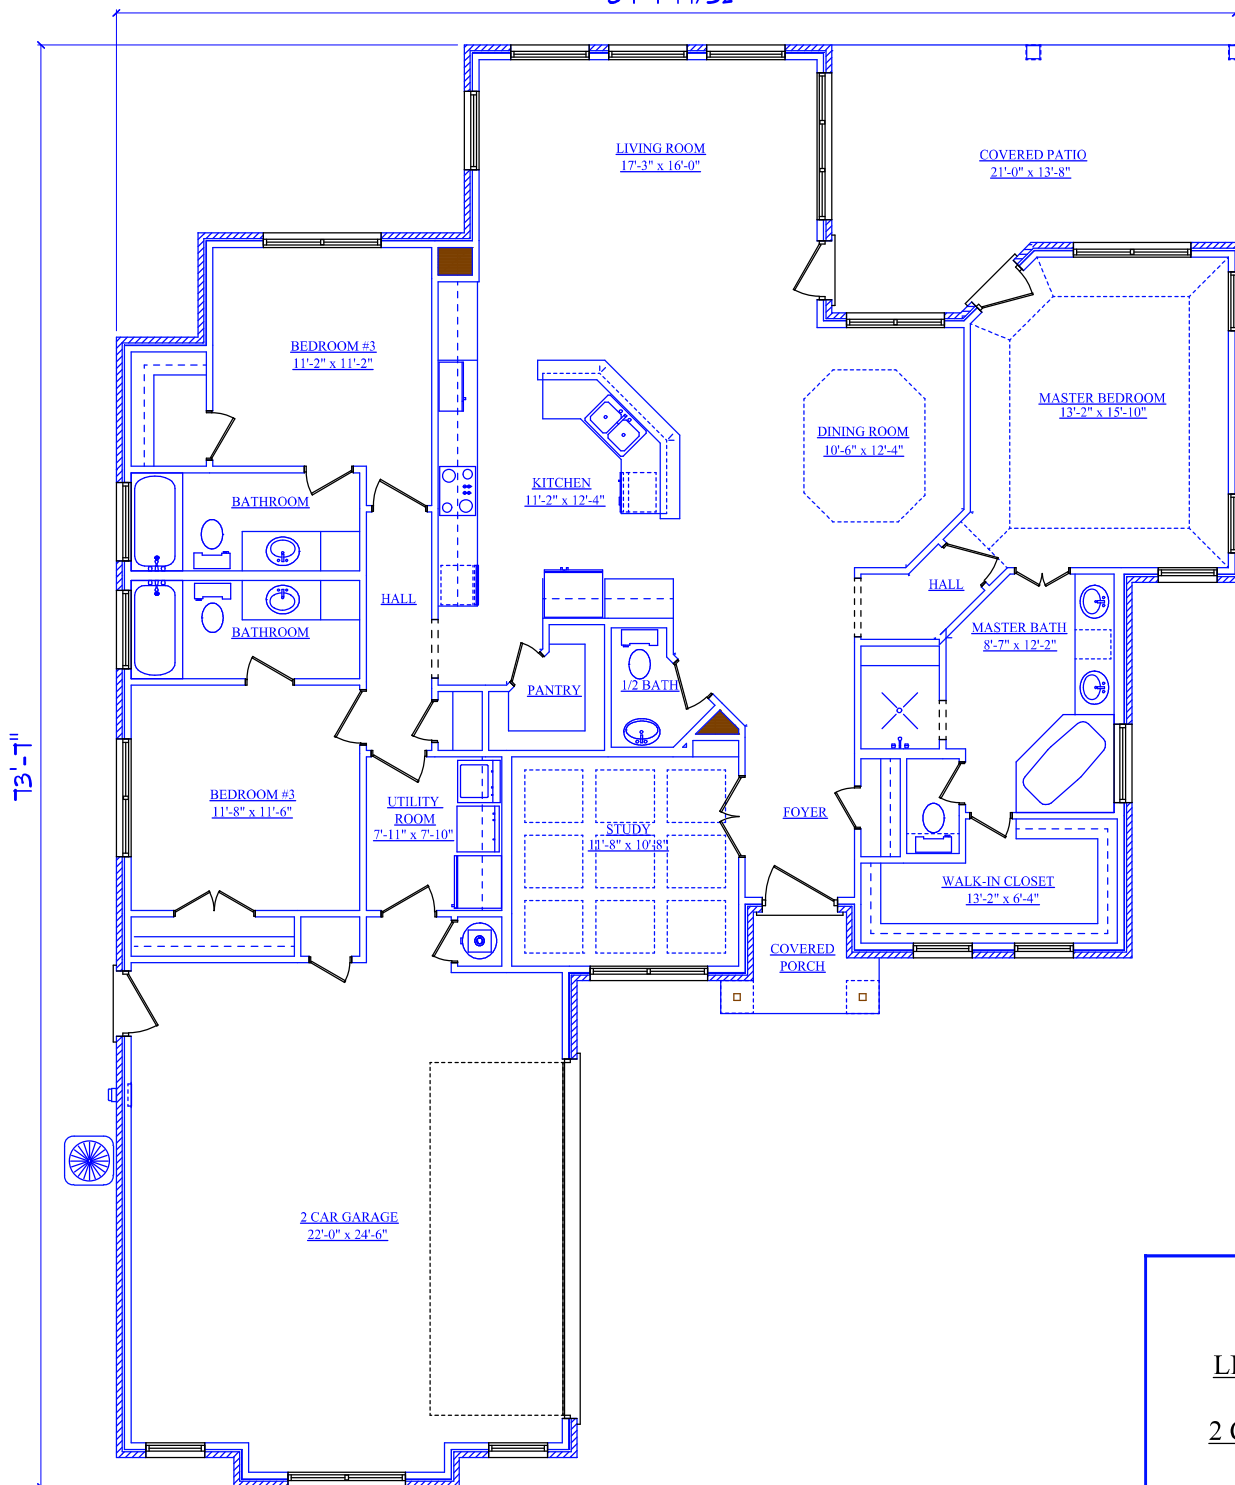

AREA TOTALS

LIVING AREA 2109

2 CAR GARAGE 643

COVERED PORCH 33

COVERED PATIO 242

TOTAL FOUNDATION 3027

57'-1 17/32"

73'-7"

<u>AREA TOTALS</u>	
<u>LIVING AREA</u>	2109
<u>2 CAR GARAGE</u>	643
<u>COVERED PORCH</u>	33
<u>COVERED PATIO</u>	242
<u>TOTAL FOUNDATION</u>	3027