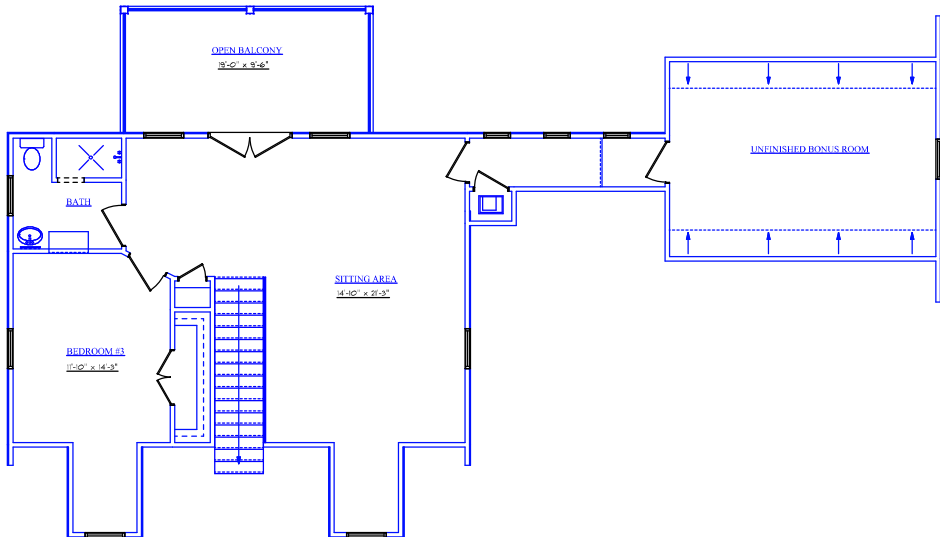

AREA TOTALS

LOWER LIVING 1264

UPPER LIVING 832

TOTAL LIVING AREA 2096

2 CAR GARAGE 486

COVERED PORCH 278

SCREENED PORCH 200

TOTAL UNDER ROOF 3060

TOTAL FOUNDATION 2228

OPEN BALCONY 180

AREA TOTALS	
LOWER LIVING	1264
UPPER LIVING	832
TOTAL LIVING AREA	2096
2 CAR GARAGE	486
COVERED PORCH	278
SCREENED PORCH	200
TOTAL UNDER ROOF	3060
TOTAL FOUNDATION	2228
OPEN BALCONY	180

AREA TOTALS	
LOWER LIVING	1264
UPPER LIVING	832
TOTAL LIVING AREA	2096
2 CAR GARAGE	486
COVERED PORCH	278
SCREENED PORCH	200
TOTAL UNDER ROOF	3060
TOTAL FOUNDATION	2228
OPEN BALCONY	180