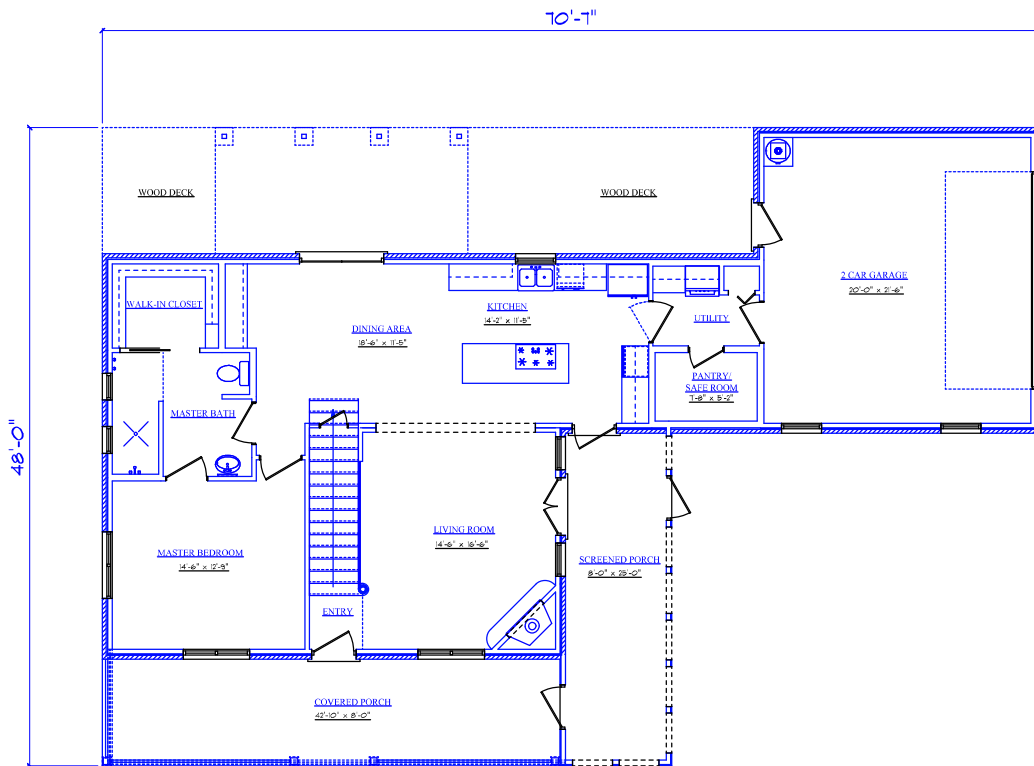

AREA TOTALS

LOWER LIVING 1264

UPPER LIVING 832

TOTAL LIVING AREA 2096

2 CAR GARAGE 486

COVERED PORCH 278

SCREENED PORCH 200

TOTAL UNDER ROOF 3060

TOTAL FOUNDATION 2228

OPEN BALCONY 180

AREA TOTALS	
LOWER LIVING	1264
UPPER LIVING	832
TOTAL LIVING AREA	2096
2 CAR GARAGE	486
COVERED PORCH	278
SCREENED PORCH	200
TOTAL UNDER ROOF	3060
TOTAL FOUNDATION	2228
OPEN BALCONY	180

AREA TOTALS	
LOWER LIVING	1264
UPPER LIVING	832
TOTAL LIVING AREA	2096
2 CAR GARAGE	486
COVERED PORCH	278
SCREENED PORCH	200
TOTAL UNDER ROOF	3060
TOTAL FOUNDATION	2228
OPEN BALCONY	180