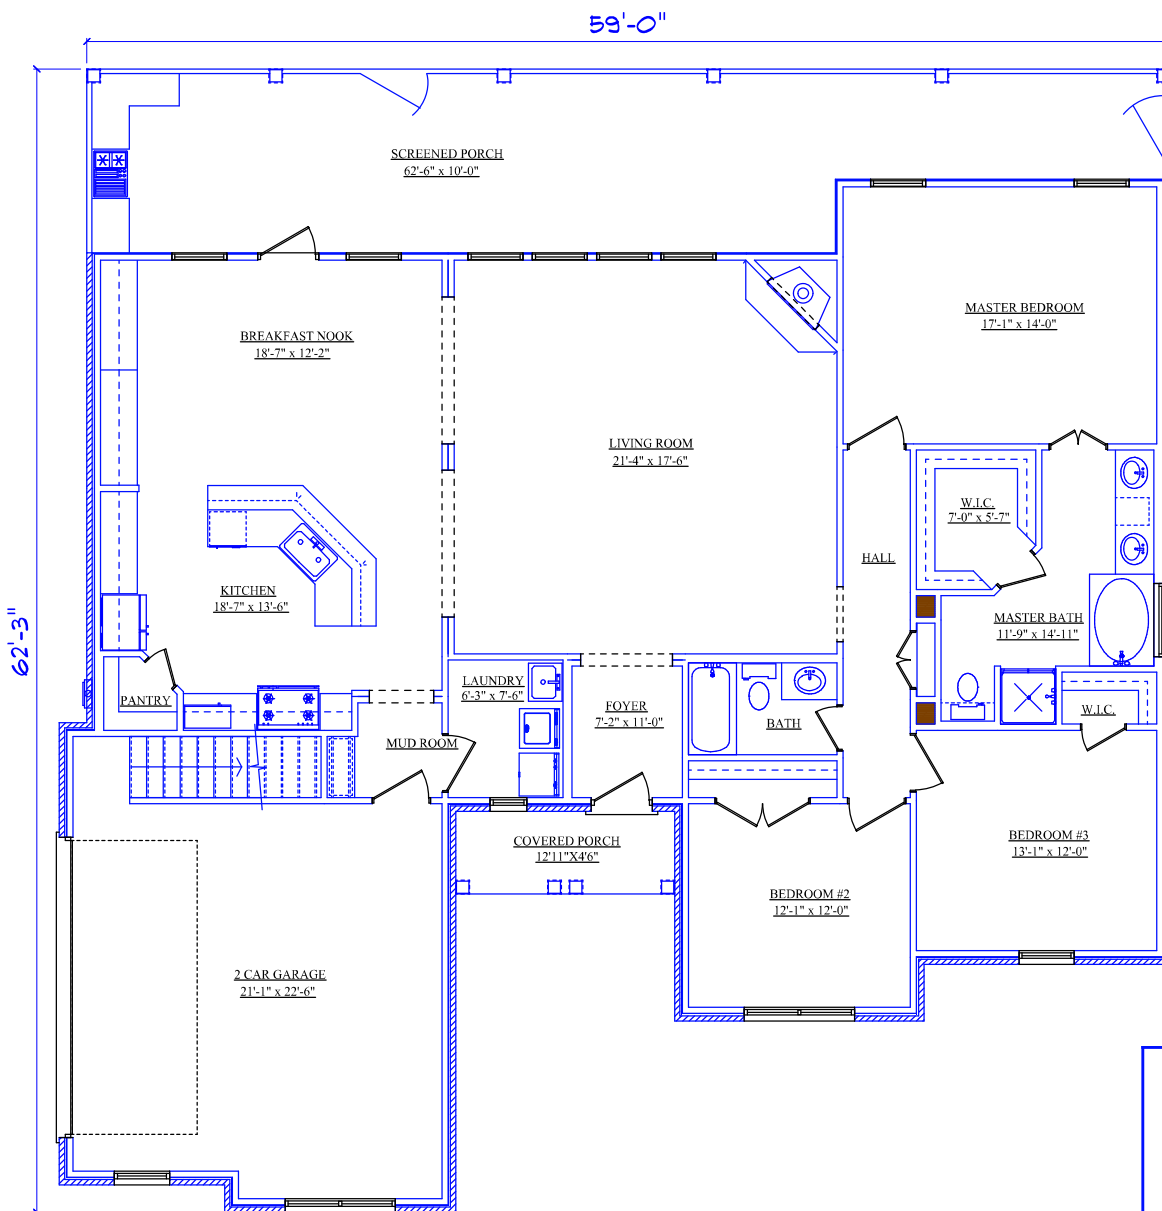

AREA TOTALS

LOWER AREA 2070

2 CAR GARAGE 525

COVERED PORCH 53

COVERED PATIO 518

TOTAL FOUNDATION 3166

AREA TOTALS

LOWER AREA 2070

2 CAR GARAGE 525

COVERED PORCH 53

COVERED PATIO 518

TOTAL FOUNDATION 3166

AREA TOTALS

LOWER AREA 2070

2 CAR GARAGE 525

COVERED PORCH 53

COVERED PATIO 518

TOTAL FOUNDATION 3166