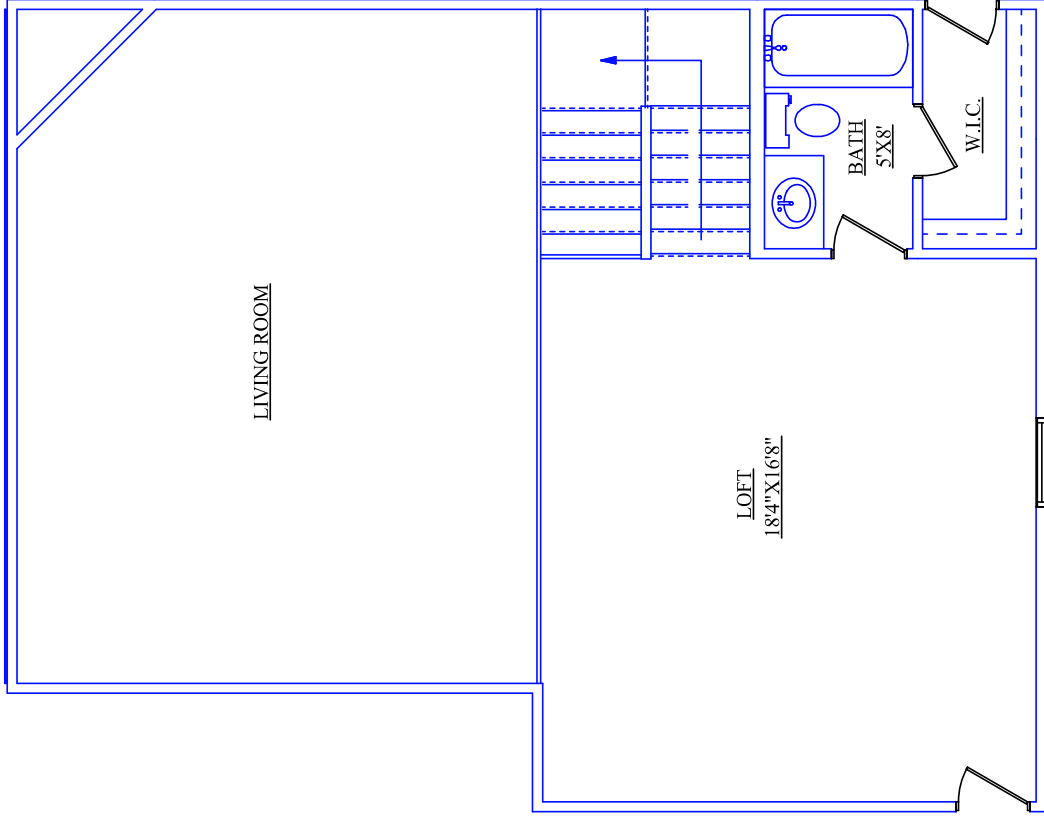

AREA TOTALS

LOWER AREA 2070

2 CAR GARAGE 525

COVERED PORCH 53

COVERED PATIO 518

TOTAL FOUNDATION 3166

AREA TOTALS

LOWER AREA 2070

2 CAR GARAGE 525

COVERED PORCH 53

COVERED PATIO 518

TOTAL FOUNDATION 3166

AREA TOTALS

LOWER AREA 2070

2 CAR GARAGE 525

COVERED PORCH 53