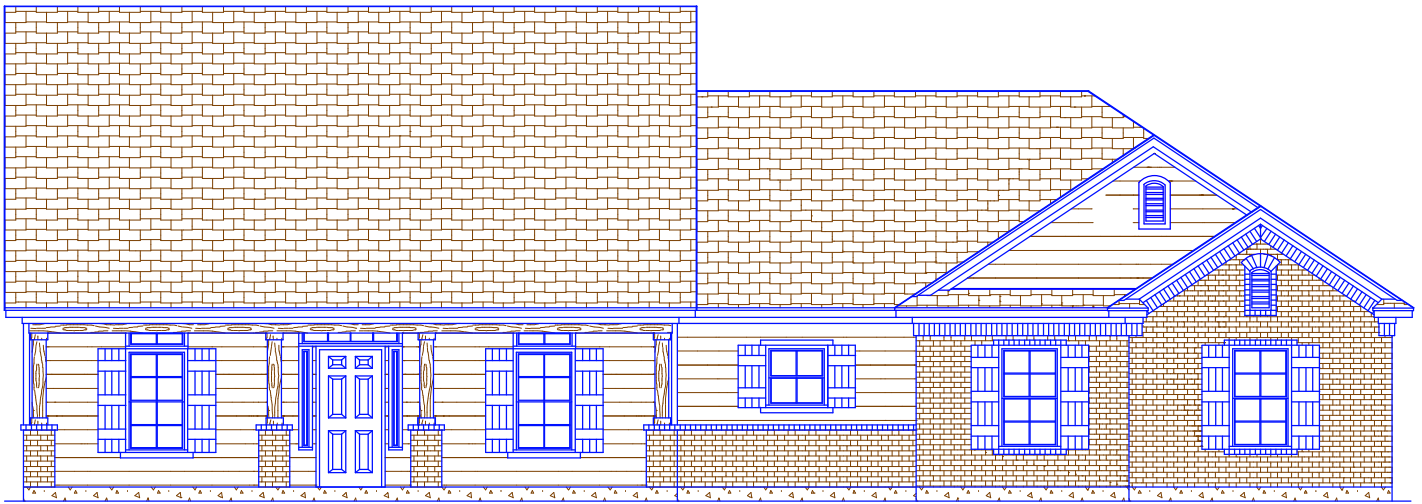

AREA TOTALS	
LIVING AREA	2001
2 CAR GARAGE	475
COVERED PORCH	189
COVERED PATIO	185
TOTAL FOUNDATION	2850

PLAN I.D. 2001  
Blue Line Design Co.  
Copyright 2014

AREA TOTALS	
LIVING AREA	2001
2 CAR GARAGE	475
COVERED PORCH	189
COVERED PATIO	185
TOTAL FOUNDATION	2850