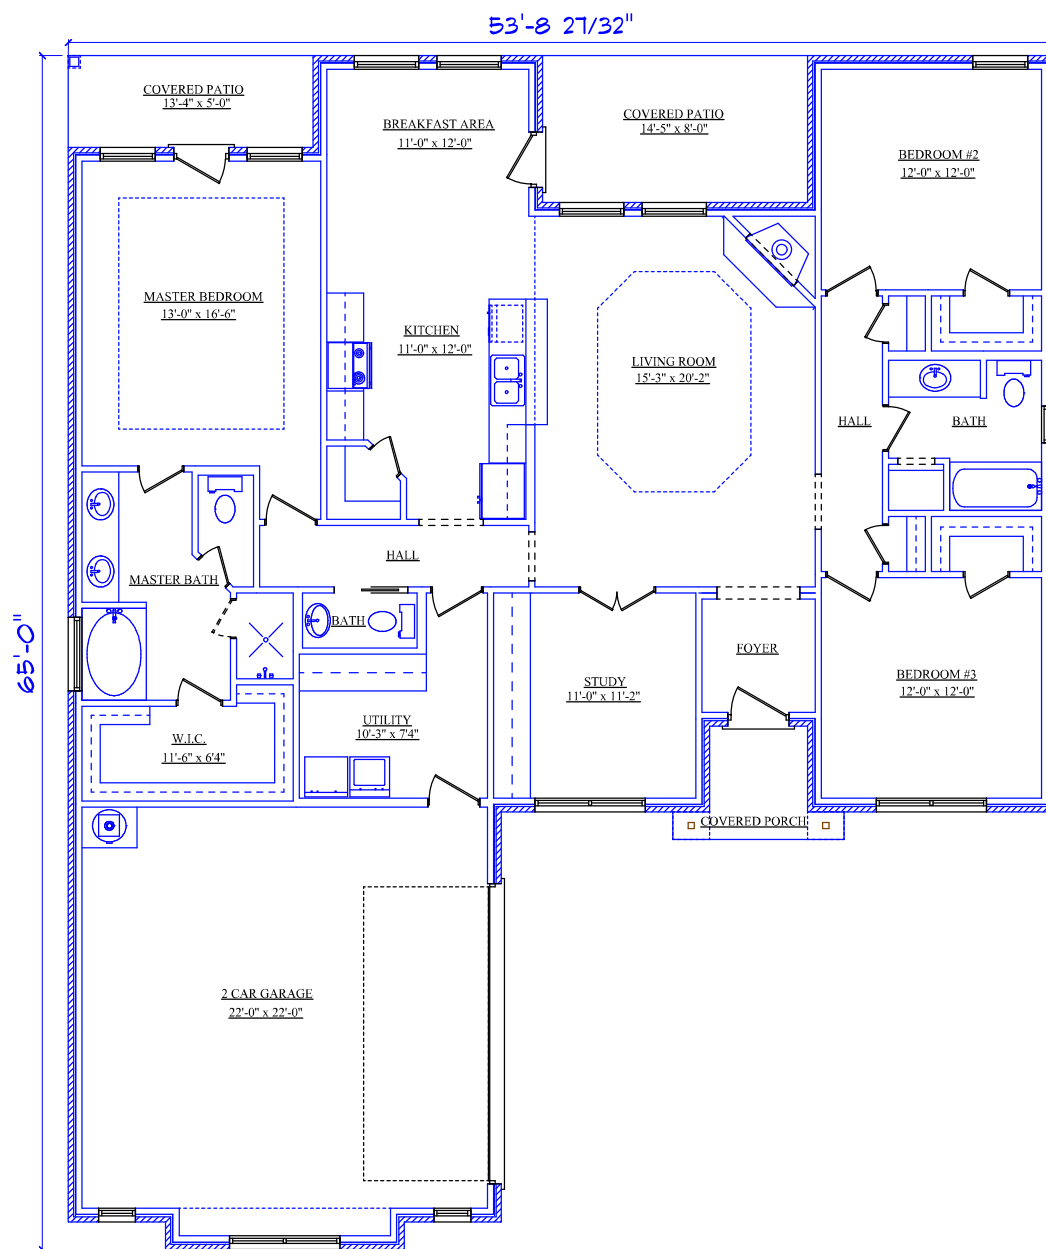

AREA TOTALS

LIVING AREA 2000

2 CAR GARAGE 552

COVERED PORCH 39

COVERED PATIO 115

COVERED MASTER PATIO 67

TOTAL SLAB 2773

AREA TOTALS	
LIVING AREA	2000
2 CAR GARAGE	552
COVERED PORCH	39
COVERED PATIO	115
COVERED MASTER PATIO	67
TOTAL SLAB	2773

PLAN I.D. 2000
Blue Line Design Co.
Copyright 2014