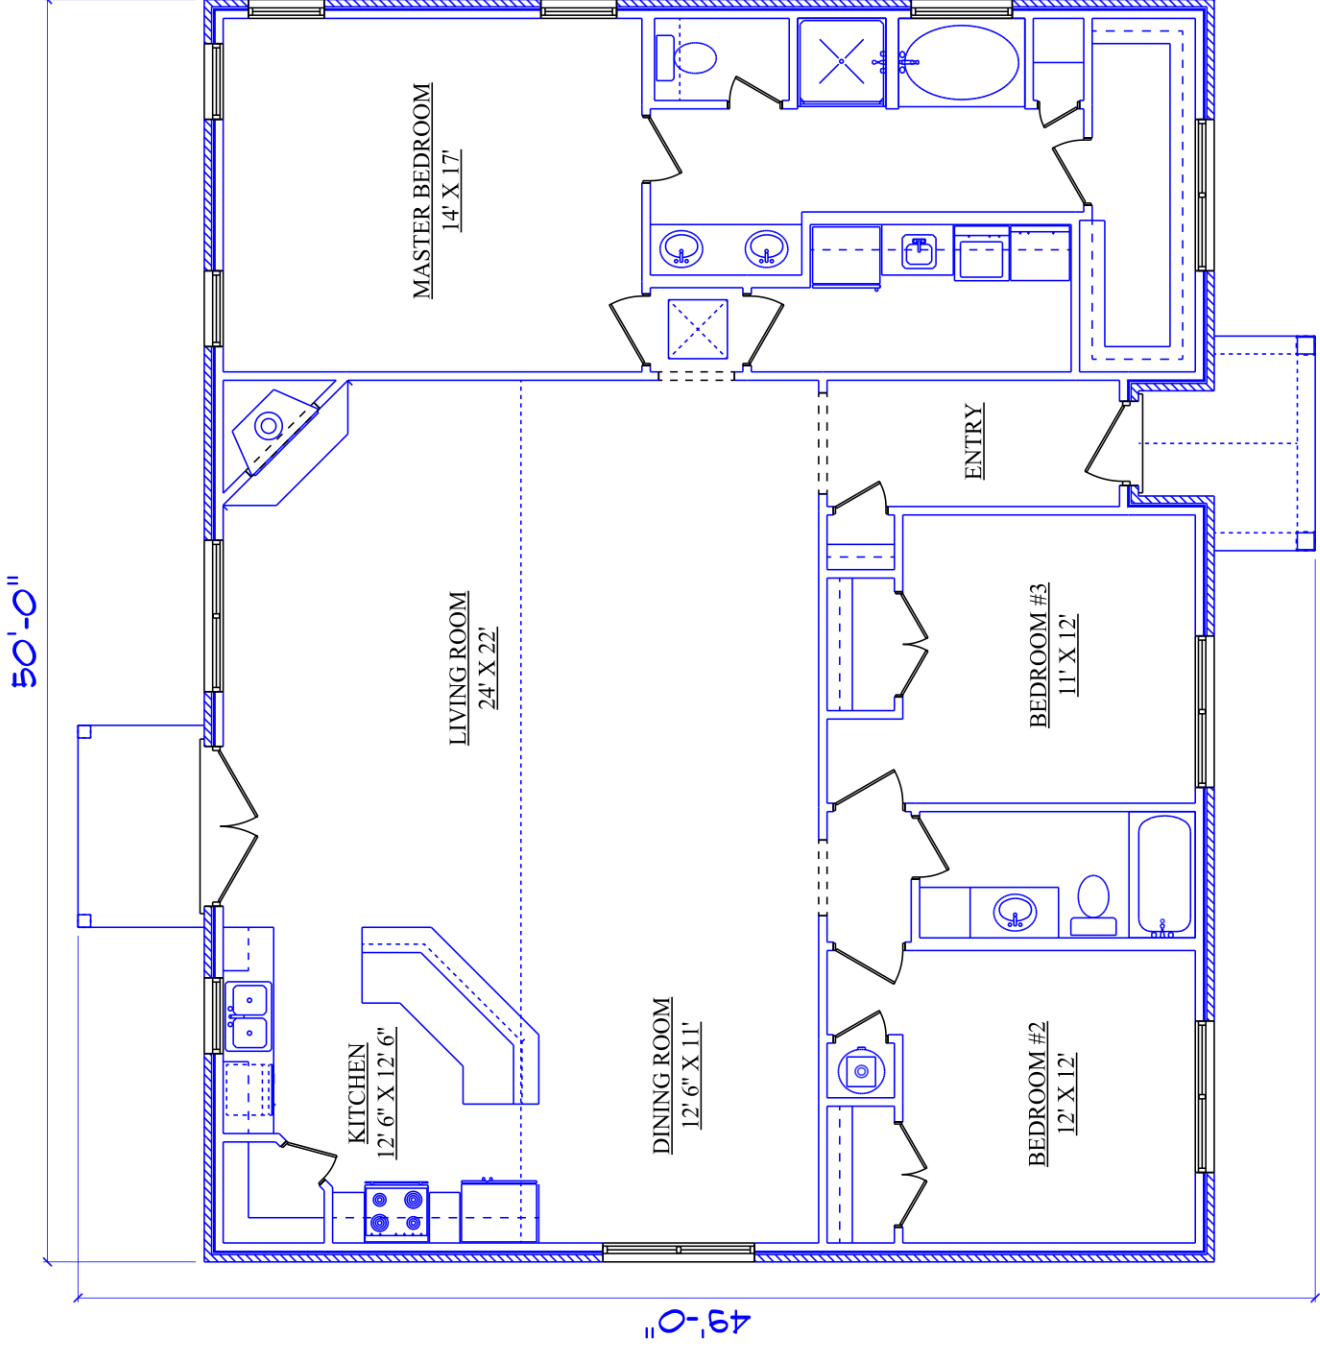

FRONT ELEVATION

PLAN I.D. 1988  
Blue Line Design Co.  
Copyright 2009

AREA TOTALS

LIVING AREA 1988

COVERED PORCH 46

COVERED PATIO 40

TOTAL SLAB 2074

<u>AREA TOTALS</u>	
<u>LIVING AREA</u>	<u>1988</u>
<u>COVERED PORCH</u>	<u>46</u>
<u>COVERED PATIO</u>	<u>40</u>
<u>TOTAL SLAB</u>	<u>2074</u>

FLOOR PLAN