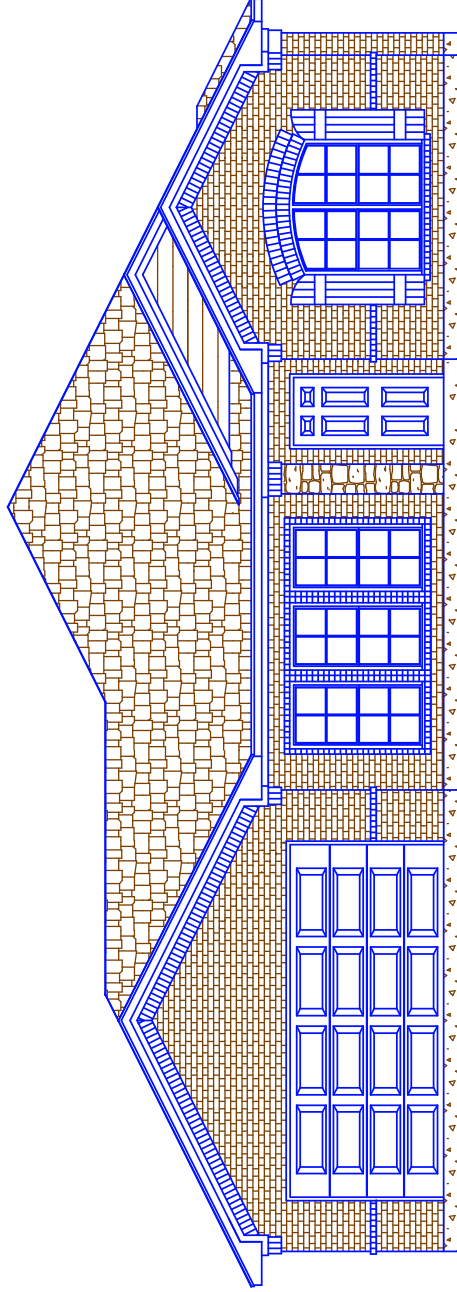

PLAN LD. 1983
Blue Line Design Co.
Copyright 2014

AREA TOTALS	
LIVING AREA	1983
2 CAR GARAGE	475
COVERED PORCH	115
TOTAL UNDER ROOF	2573

AREA TOTALS

LIVING AREA 1983

2 CAR GARAGE 475

COVERED PORCH 115

TOTAL UNDER ROOF 2573