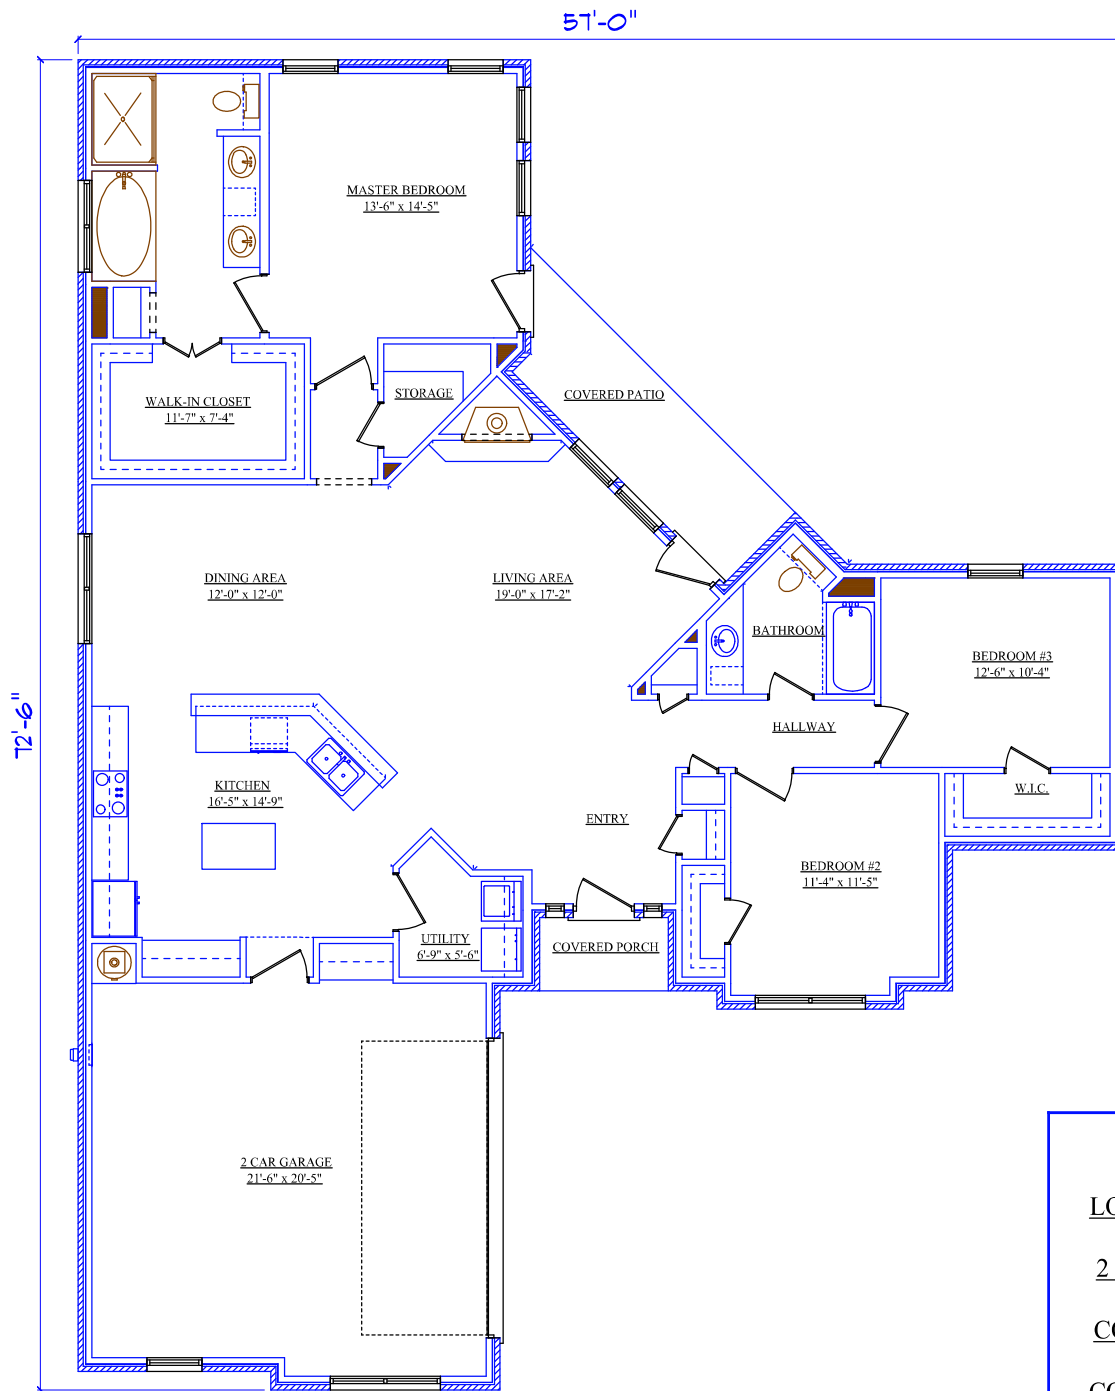

AREA TOTALS

LOWER LIVING 1940

2 CAR GARAGE 515

COVERED PATIO 98

COVERED PORCH 28

TOTAL FOUNDATION 2581

AREA TOTALS

LOWER LIVING 1940

2 CAR GARAGE 515

COVERED PATIO 98

COVERED PORCH 28

TOTAL FOUNDATION 2581