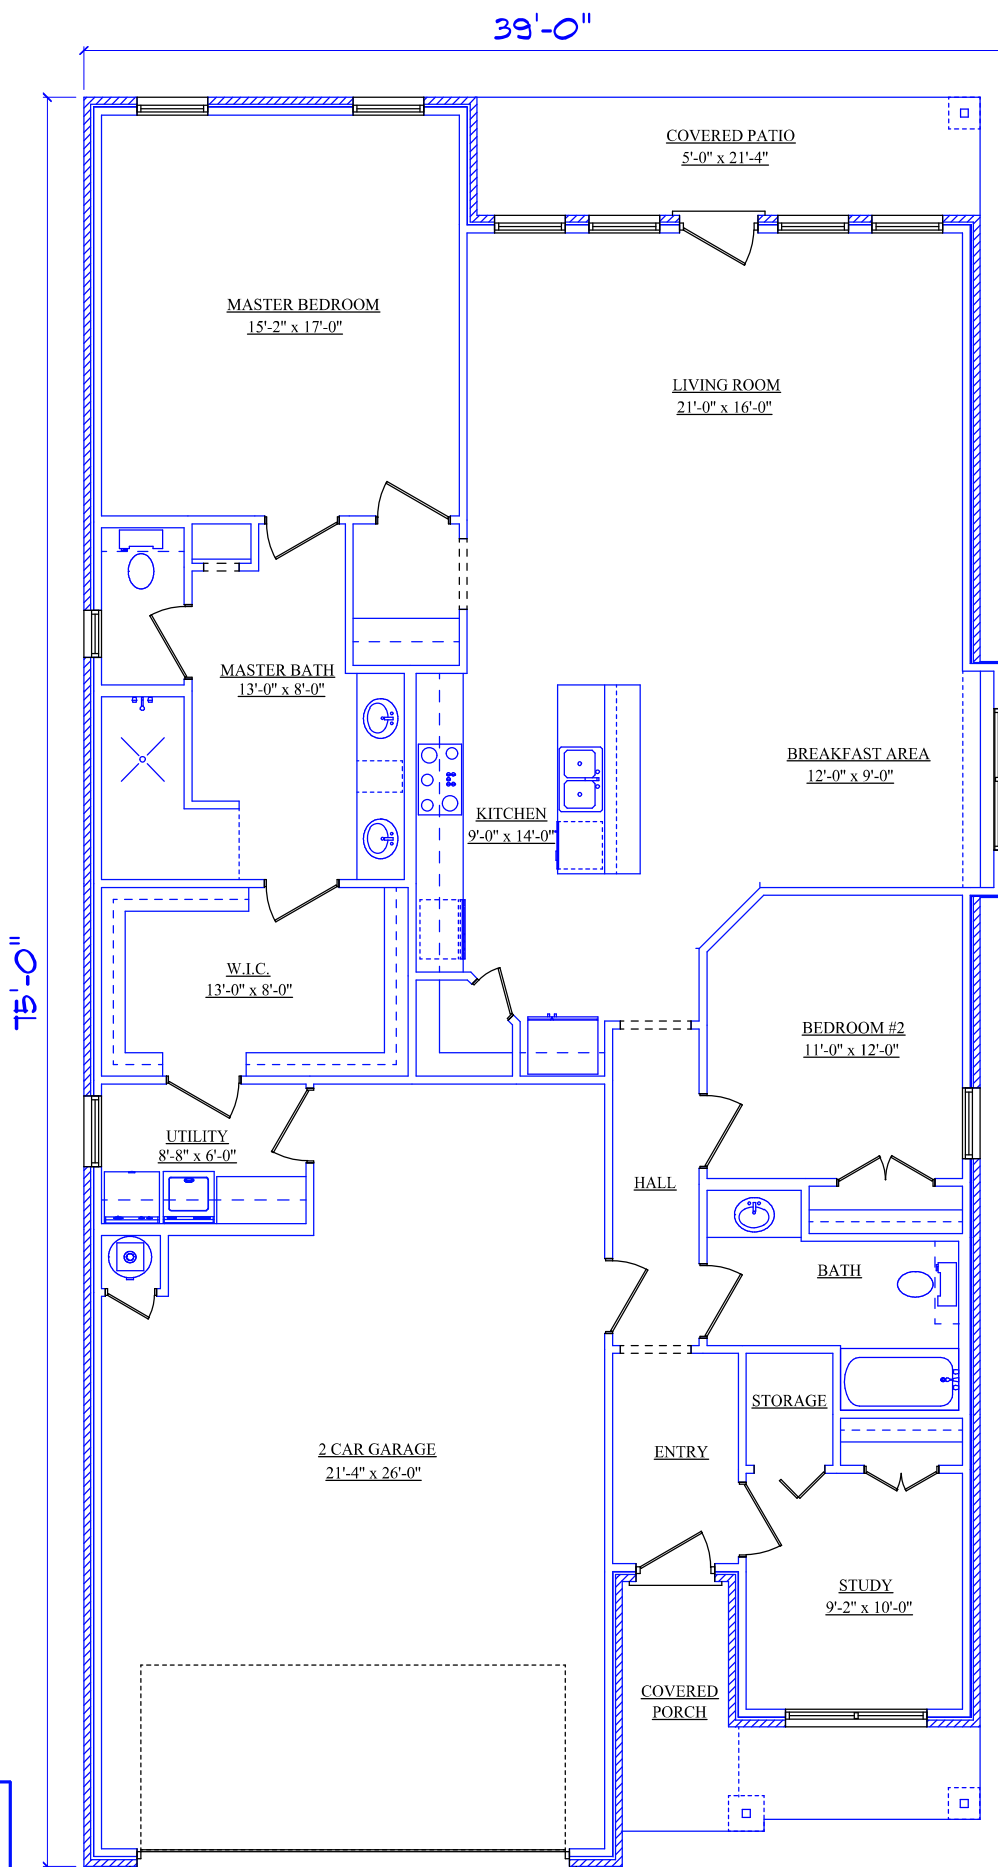

AREA TOTALS

LIVING AREA 1,934

2 CAR GARAGE 696

COVERED PORCH 90

COVERED PATIO 106

TOTAL FOUNDATION 2,827

AREA TOTALS

LIVING AREA 1,934

2 CAR GARAGE 696

COVERED PORCH 90

COVERED PATIO 106

TOTAL FOUNDATION 2,827