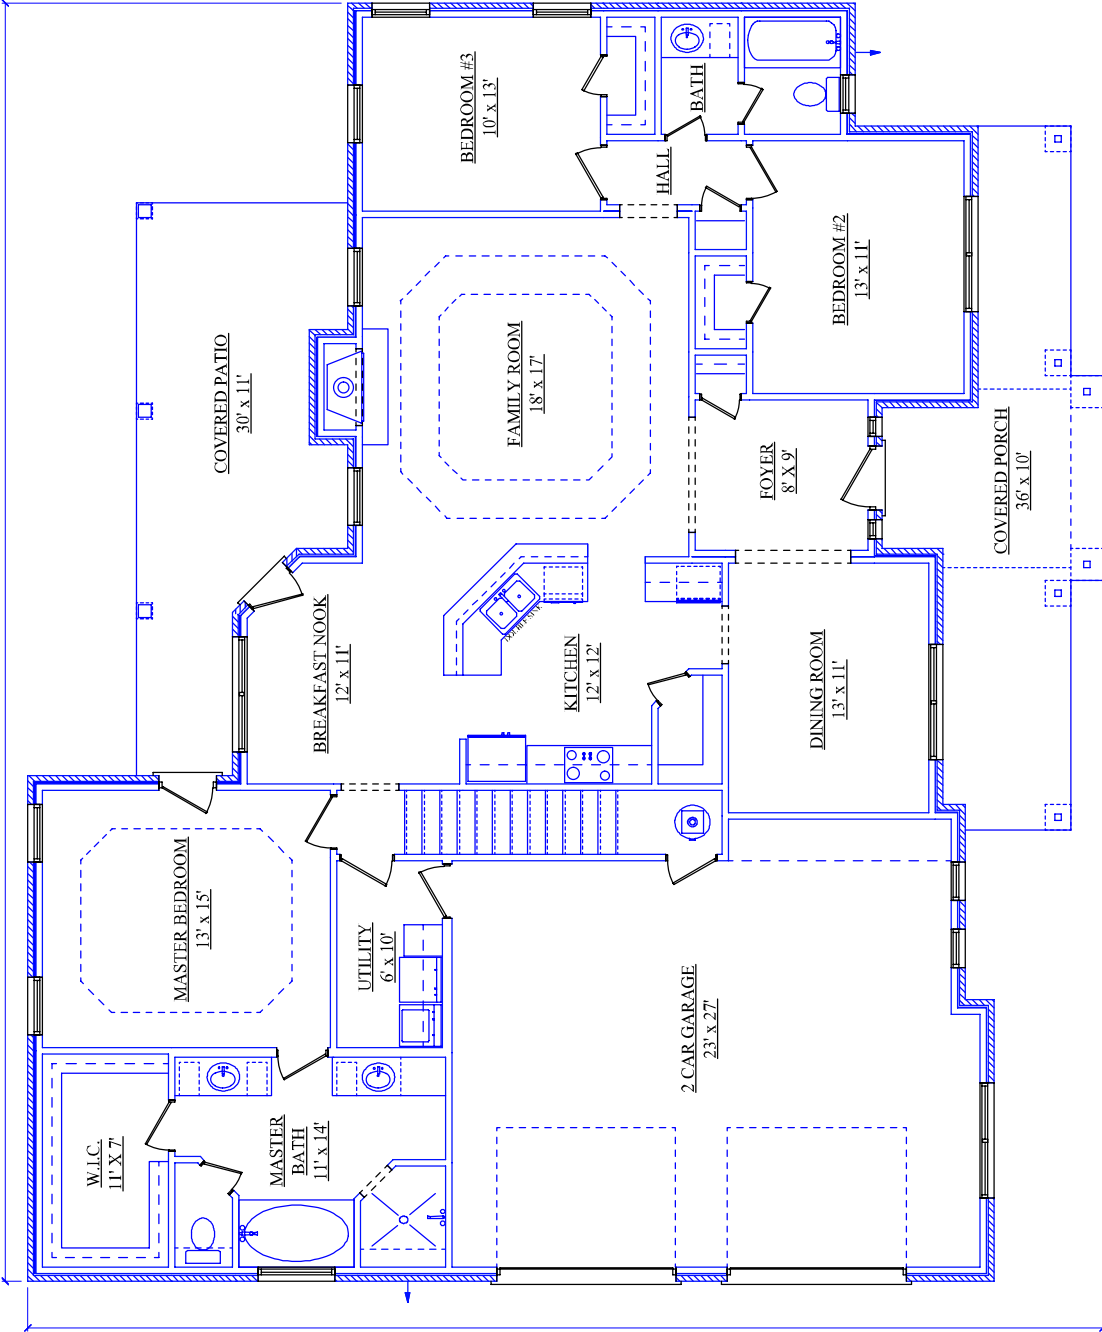

AREA TOTALS

LIVING AREA	1858
2 CAR GARAGE	734
COVERED PORCH	245
COVERED PATIO	262
TOTAL SLAB	3099
BONUS ROOM OPTION	365

66'-1"

56'-0"

AREA TOTALS	
LIVING AREA	1858
2 CAR GARAGE	734
COVERED PORCH	245
COVERED PATIO	262
TOTAL SLAB	3099
BONUS ROOM OPTION	365