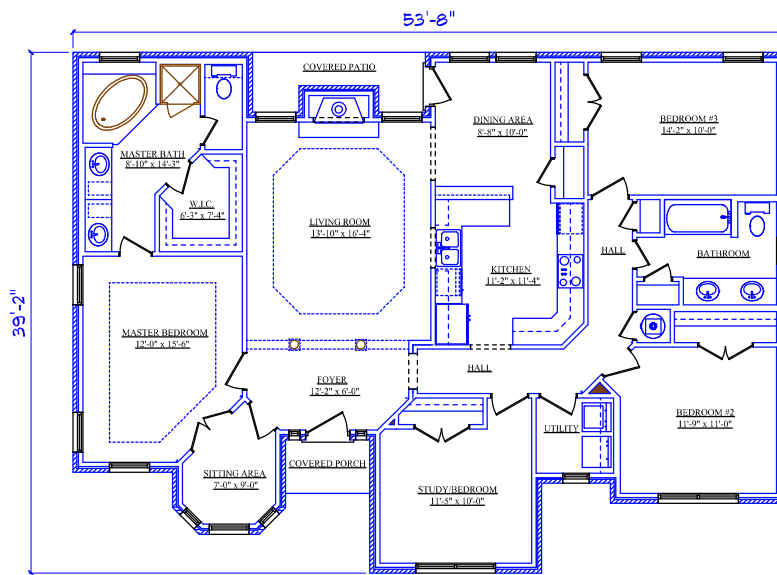

AREA TOTALS

LIVING AREA 1802

COVERED PORCH 25

COVERED PATIO 46

TOTAL SLAB 1873

AREA TOTALS

LIVING AREA 1802

COVERED PORCH 25

COVERED PATIO 46

TOTAL SLAB 1873