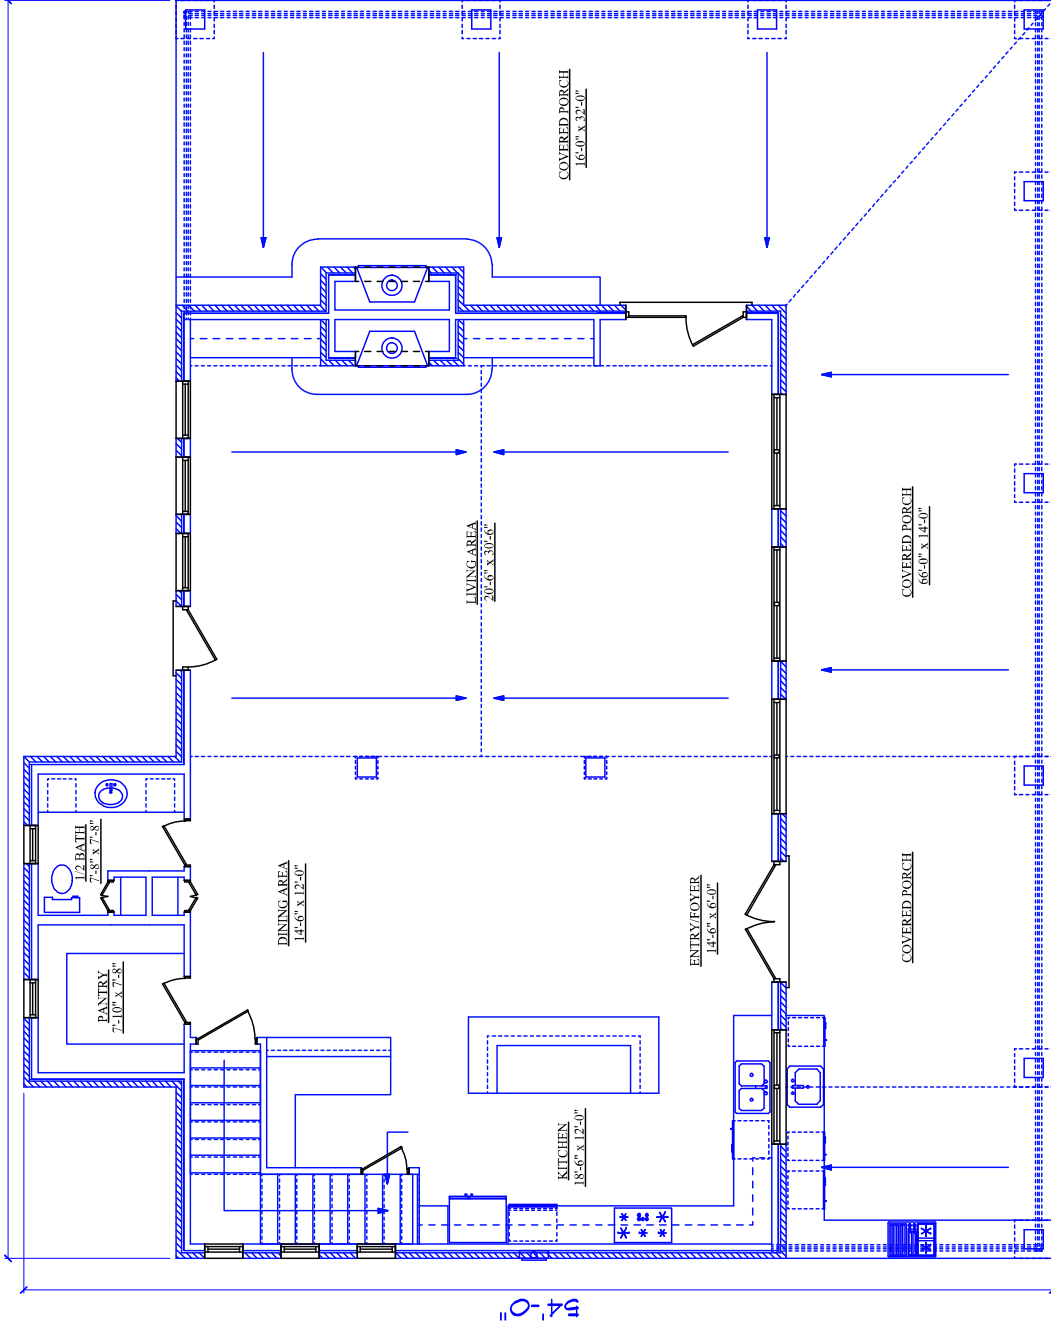

AREA TOTALS

LOWER LIVING 1731

UPPER LIVING 749

TOTAL LIVING 2480

COVERED PORCH 1444

COVERED BALCONY 236

TOTAL FOUNDATION 3175

TOTAL U/R 4160

66'-0"

54'-0"

AREA TOTALS	
LOWER LIVING	1731
UPPER LIVING	749
TOTAL LIVING	2480
COVERED PORCH	1444
COVERED BALCONY	236
TOTAL FOUNDATION	3175
TOTAL U/R	4160

AREA TOTALS

LOWER LIVING 1731

UPPER LIVING 749

TOTAL LIVING 2480

COVERED PORCH 1444

COVERED BALCONY 236

TOTAL FOUNDATION 3175

TOTAL U/R 4160

PLAN I.D. 1731

Blue Line Design Co.

Copyright 2014