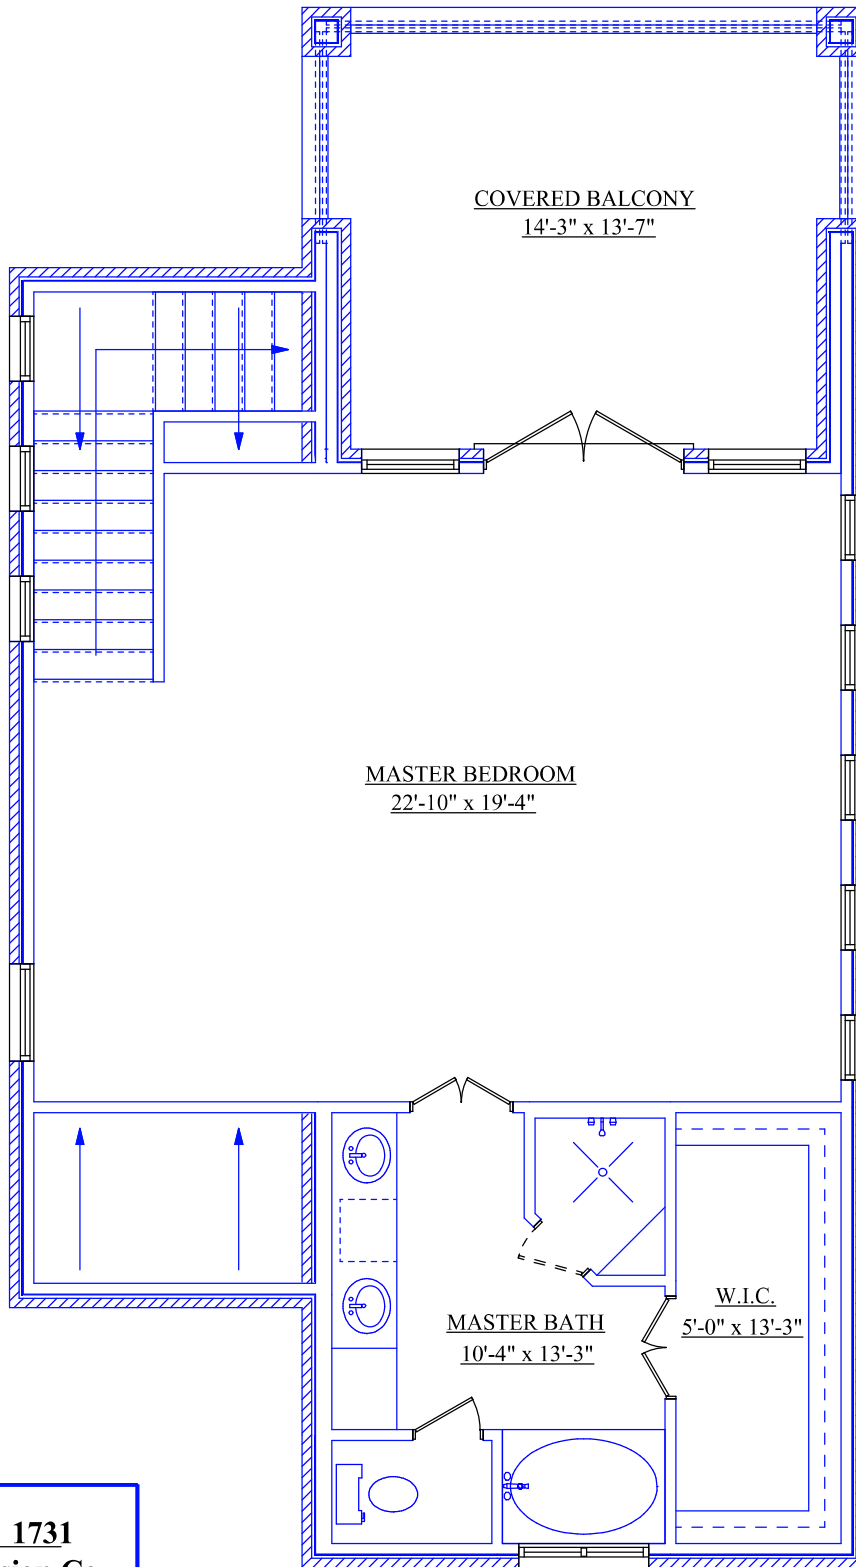

AREA TOTALS

LOWER LIVING 1731

UPPER LIVING 749

TOTAL LIVING 2480

COVERED PORCH 1444

COVERED BALCONY 236

TOTAL FOUNDATION 3175

TOTAL U/R 4160

66'-0"

54'-0"

AREA TOTALS	
LOWER LIVING	1731
UPPER LIVING	749
TOTAL LIVING	2480
COVERED PORCH	1444
COVERED BALCONY	236
TOTAL FOUNDATION	3175
TOTAL U/R	4160

AREA TOTALS

LOWER LIVING 1731

UPPER LIVING 749

TOTAL LIVING 2480

COVERED PORCH 1444

COVERED BALCONY 236

TOTAL FOUNDATION 3175

TOTAL U/R 4160

PLAN I.D. 1731

Blue Line Design Co.

Copyright 2014