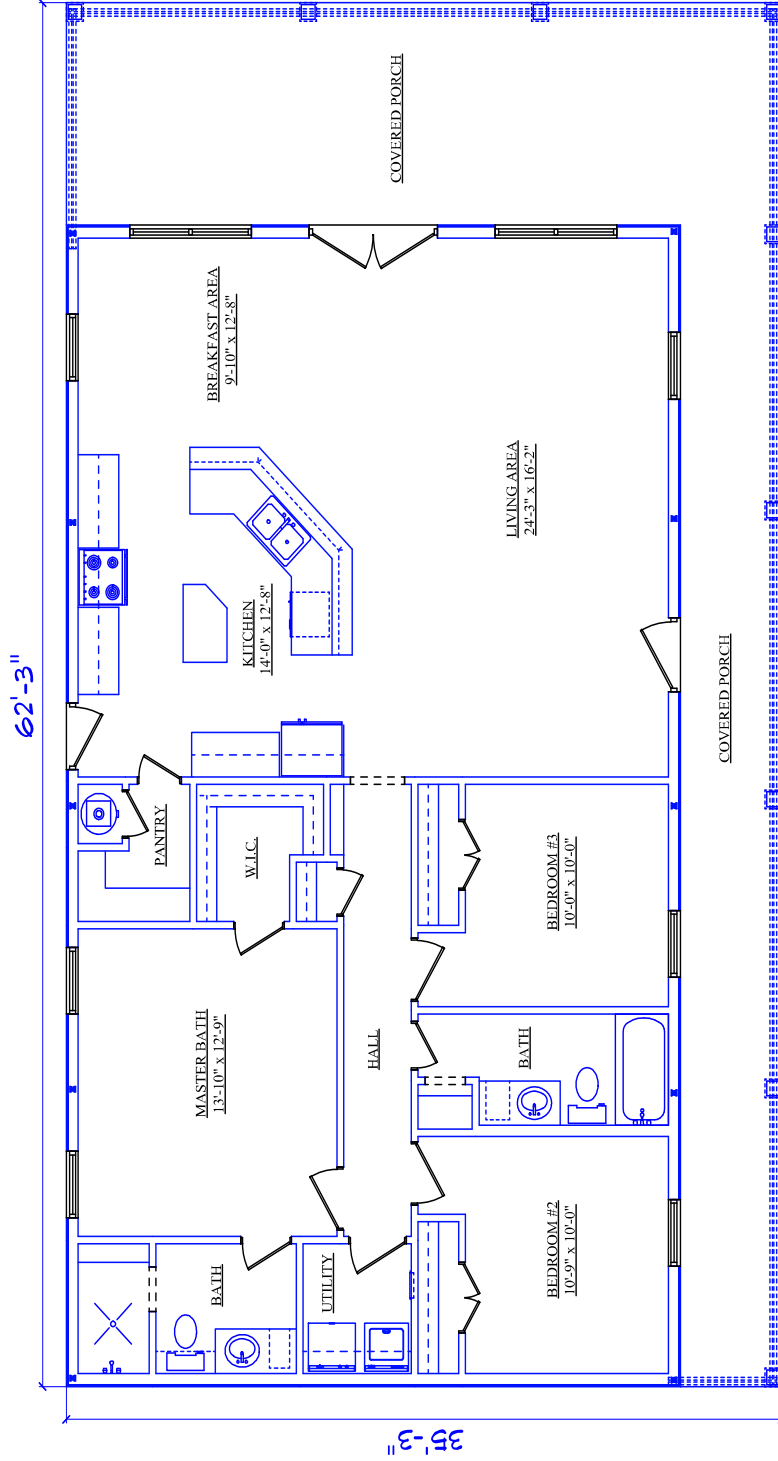

AREA TOTALS

LIVING AREA 1580

COVERED PORCH 614

TOTAL FOUNDATION 2194

PLAN I.D. 1580
Blue Line Design Co.
Copyright 2014

<u>AREA TOTALS</u>
<u>LIVING AREA</u> 1580
<u>COVERED PORCH</u> 614
<u>TOTAL FOUNDATION</u> 2194

PLAN I.D. 1580
Blue Line Design Co.
Copyright 2014