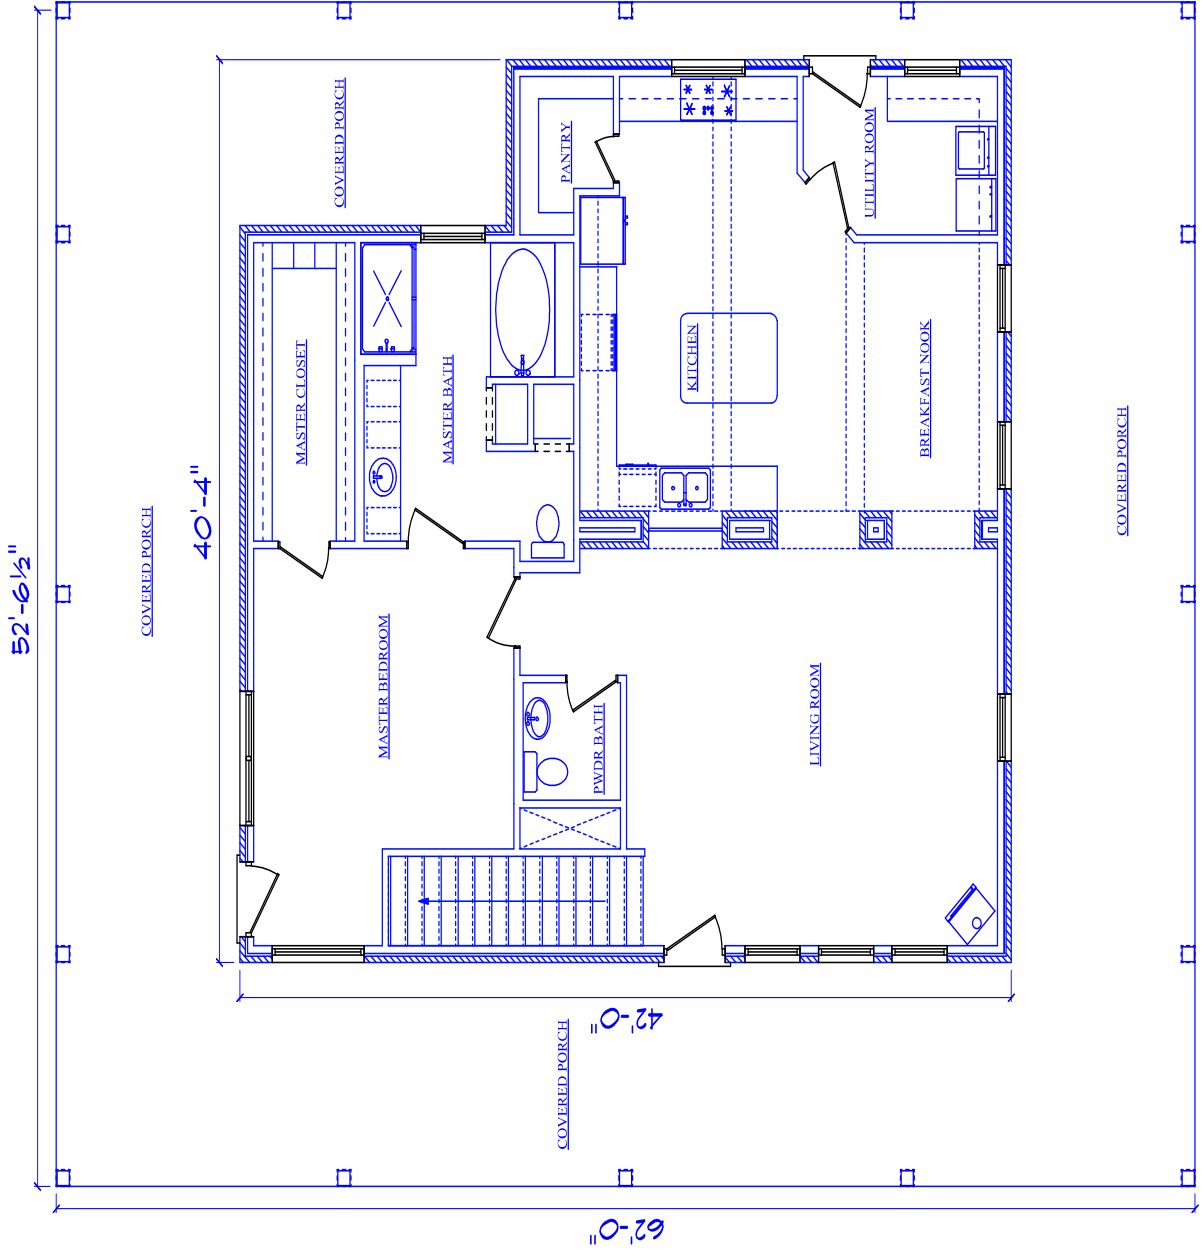

EAREA TOTALS

LIVING AREA 1560

UPPER LIVING 1253

TOTAL LIVING 2843

COVERED PORCH 1691

TOTAL UNDER ROOF 4533

PLAN I.D. 1560
Blue Line Design Co.
Copyright 2014

EAREA TOTALS
LIVING AREA 1560
UPPER LIVING 1253
TOTAL LIVING 2843
COVERED PORCH 1691
TOTAL UNDER ROOF 4533

EAREA TOTALS	
LIVING AREA	1560
UPPER LYING	1253
TOTAL LYING	2843
COVERED PORCH	1691
TOTAL UNDER ROOF	4533