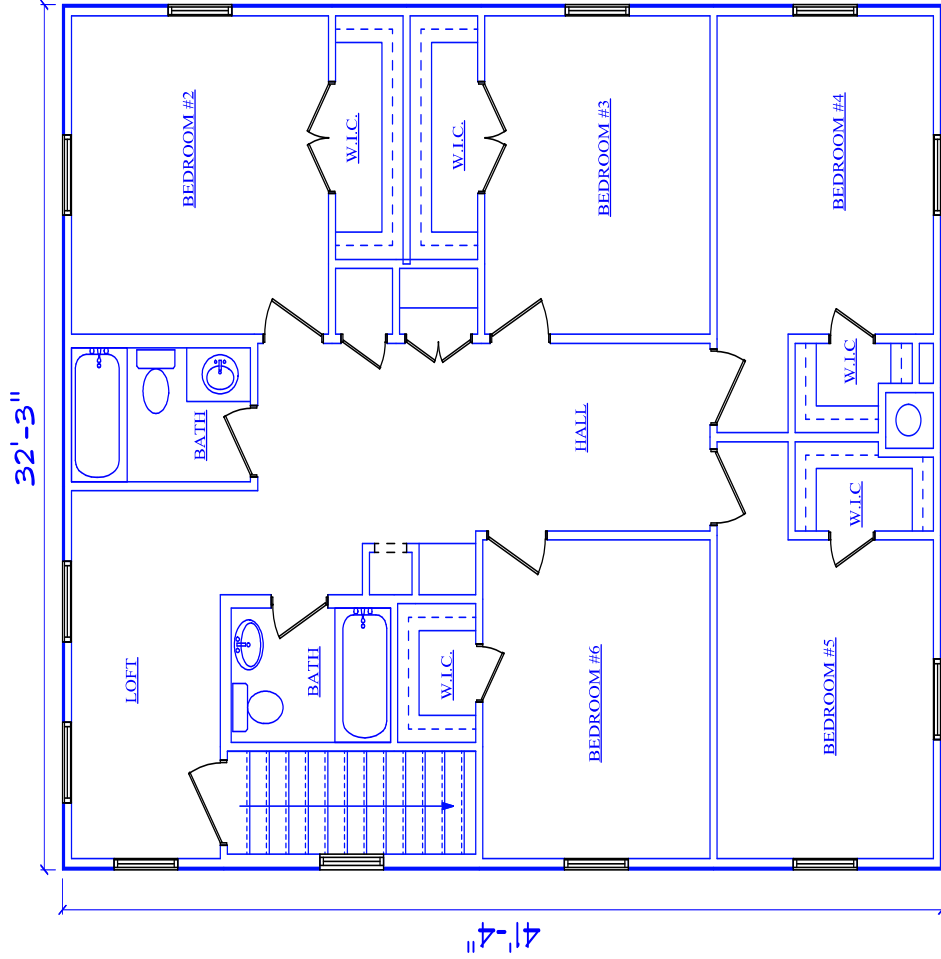

EAREA TOTALS

LIVING AREA 1560

UPPER LIVING 1253

TOTAL LIVING 2843

COVERED PORCH 1691

TOTAL UNDER ROOF 4533

PLAN I.D. 1560
Blue Line Design Co.
Copyright 2014

EAREA TOTALS
LIVING AREA 1560
UPPER LIVING 1253
TOTAL LIVING 2843
COVERED PORCH 1691
TOTAL UNDER ROOF 4533

EAREA TOTALS	
LIVING AREA	1560
UPPER LYING	1253
TOTAL LYING	2843
COVERED PORCH	1691
TOTAL UNDER ROOF	4533