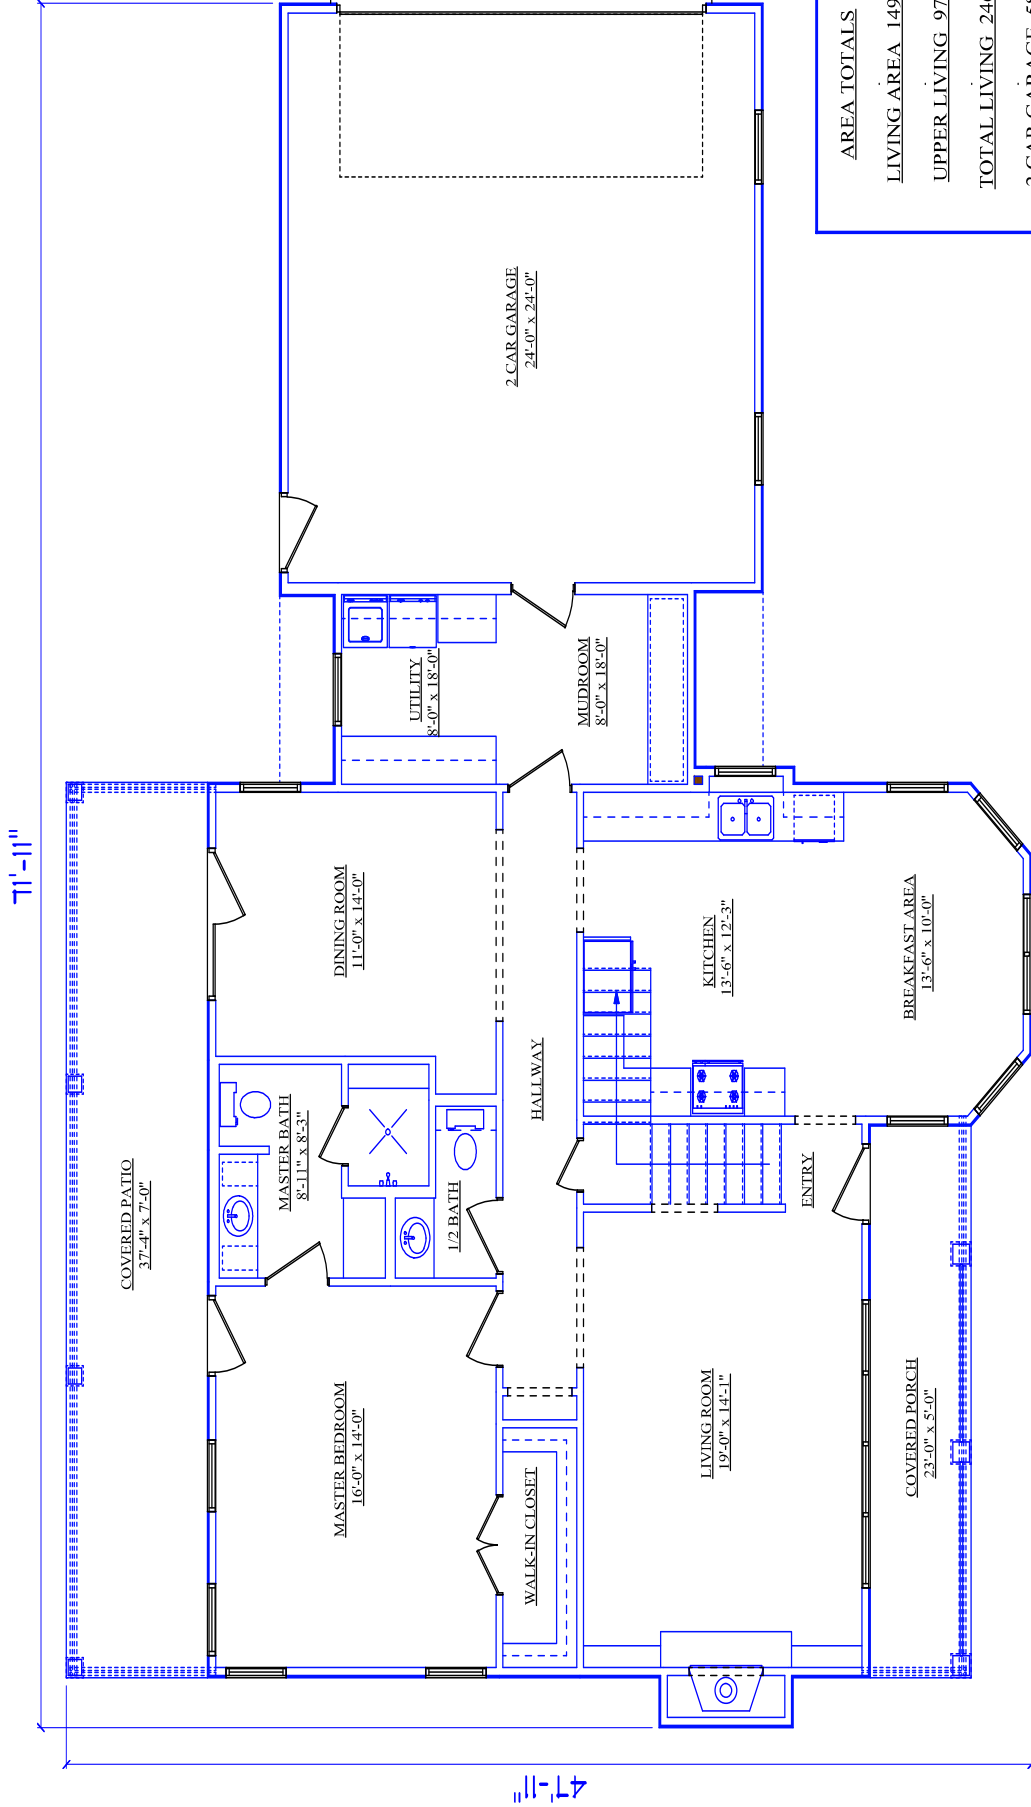

AREA TOTALS

LIVING AREA 1492

UPPER LIVING 972

TOTAL LIVING 2464

2 CAR GARAGE 583

COVERED PORCH 115

COVERED PATIO 261

TOTAL FOUNDATION 2451

TOTAL UNDER ROOF 3423

AREA TOTALS	
LIVING AREA	1492
UPPER LIVING	972
TOTAL LIVING	2464
2 CAR GARAGE	583
COVERED PORCH	115
COVERED PATIO	261
TOTAL FOUNDATION	2451
TOTAL UNDER ROOF	3423

AREA TOTALS	
LIVING AREA	1492
UPPER LIVING	972
TOTAL LIVING	2464
2 CAR GARAGE	583
COVERED PORCH	115
COVERED PATIO	261
TOTAL FOUNDATION	2451
TOTAL UNDER ROOF	3423