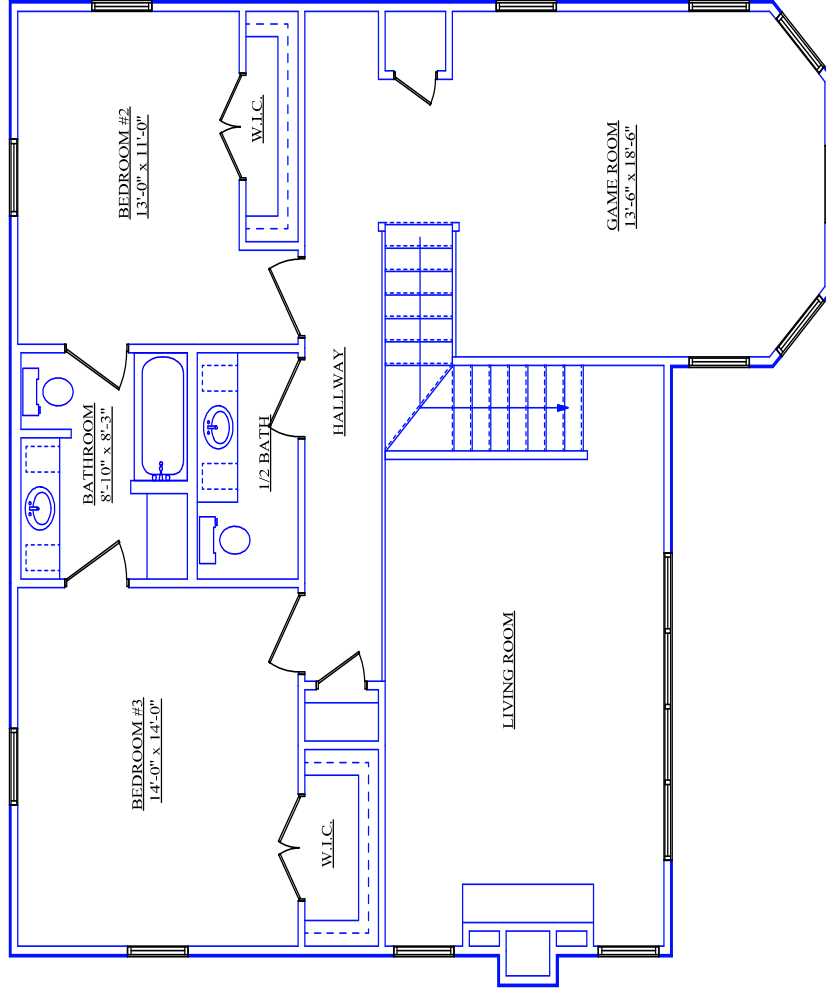

AREA TOTALS

LIVING AREA 1492

UPPER LIVING 972

TOTAL LIVING 2464

2 CAR GARAGE 583

COVERED PORCH 115

COVERED PATIO 261

TOTAL FOUNDATION 2451

TOTAL UNDER ROOF 3423

AREA TOTALS	
LIVING AREA	1492
UPPER LIVING	972
TOTAL LIVING	2464
2 CAR GARAGE	583
COVERED PORCH	115
COVERED PATIO	261
TOTAL FOUNDATION	2451
TOTAL UNDER ROOF	3423

AREA TOTALS	
LIVING AREA	1492
UPPER LIVING	972
TOTAL LIVING	2464
2 CAR GARAGE	583
COVERED PORCH	115
COVERED PATIO	261
TOTAL FOUNDATION	2451
TOTAL UNDER ROOF	3423