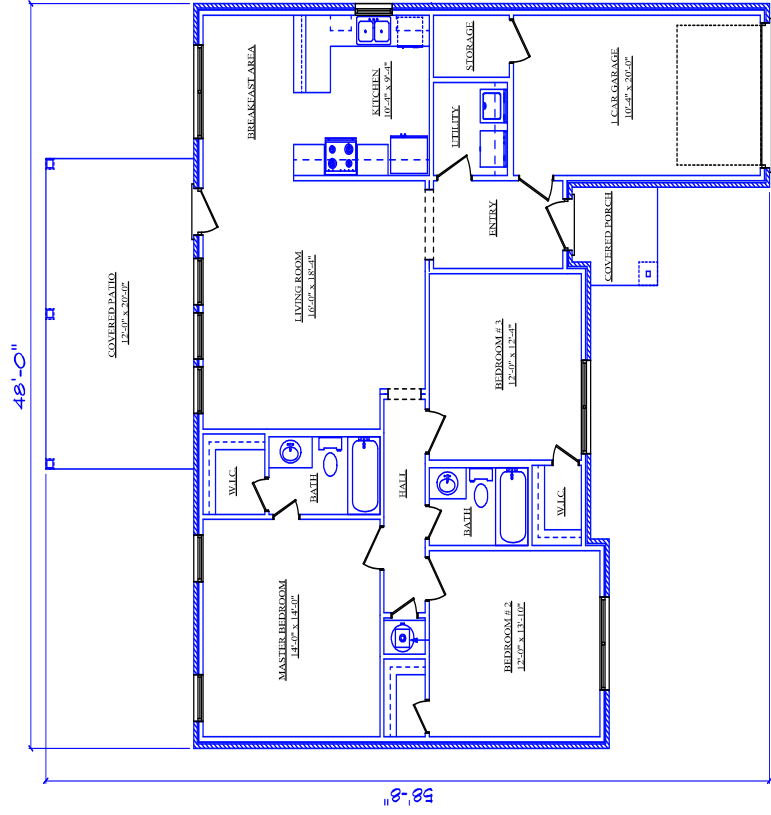

AREA TOTALS

LIVING AREA 1450

1 CAR GARAGE 275

COVERED PORCH 42

COVERED PATIO 240

TOTAL FOUNDATION 2007

AREA TOTALS	
LIVING AREA	1450
1-CAR GARAGE	275
COVERED PORCH	42
COVERED PATIO	240
TOTAL FOUNDATION 2007	