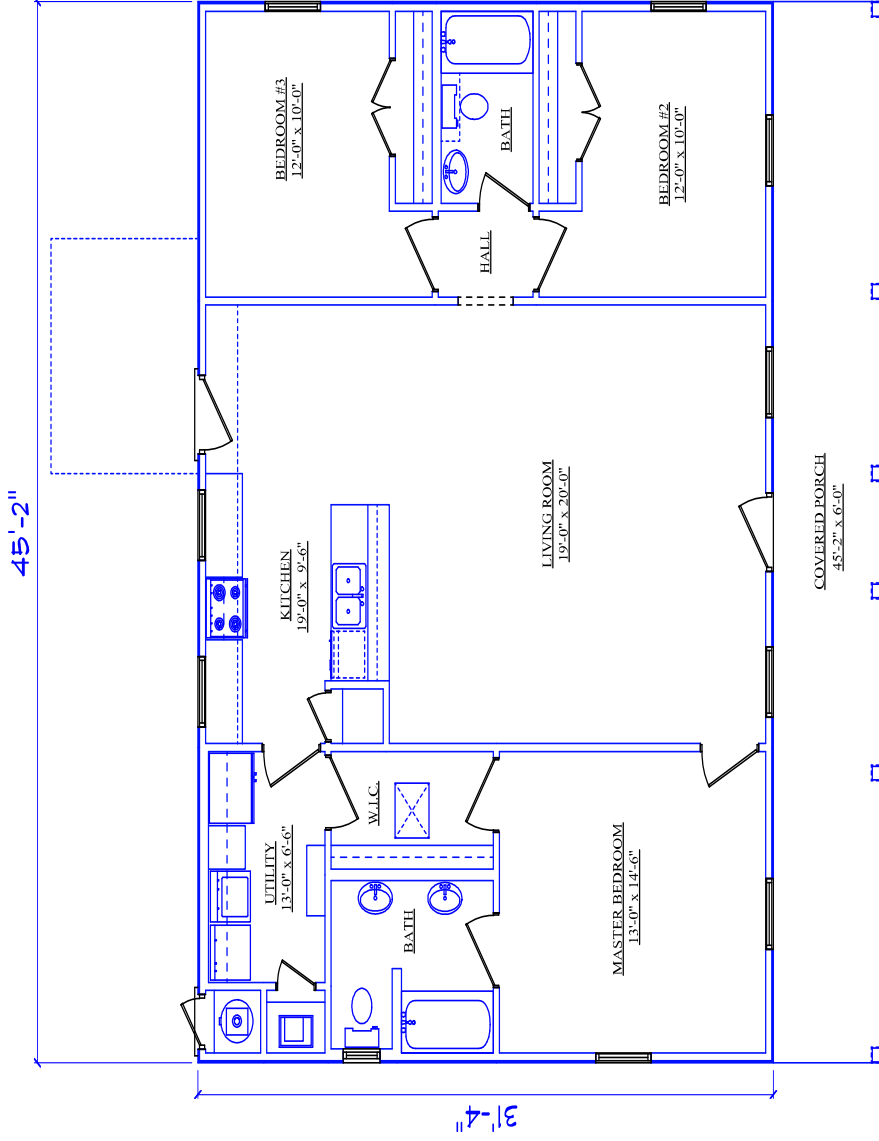

AREA TOTALS  
LIVING AREA 1415  
COVERED PORCH 271  
TOTAL FOUNDATION 1686

**PLAN I.D. 1415**  
**Blue Line Design Co.**  
**Copyright 2014**

AREA TOTALS	
LIVING AREA	1415
COVERED PORCH	271
TOTL FOUNDATION	1686