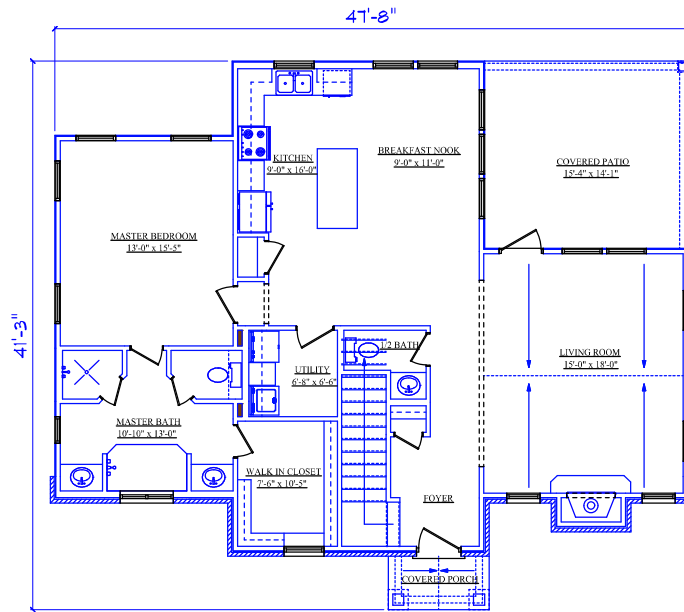

AREA TOTAL

LOWER FLOOR 1386

UPPER FLOOR 510

LIVING AREA 1899

COVERED PORCH 30

COVERED PATIO 216

TOTAL FOUNDATION 1632

TOTAL UNDER ROOF 2142

<u>AREA TOTAL</u>
<u>LOWER FLOOR 1386</u>
<u>UPPER FLOOR 510</u>
<u>LIVING AREA 1899</u>
<u>COVERED PORCH 30</u>
<u>COVERED PATIO 216</u>
<u>TOTAL FOUNDATION 1632</u>
<u>TOTAL UNDER ROOF 2142</u>