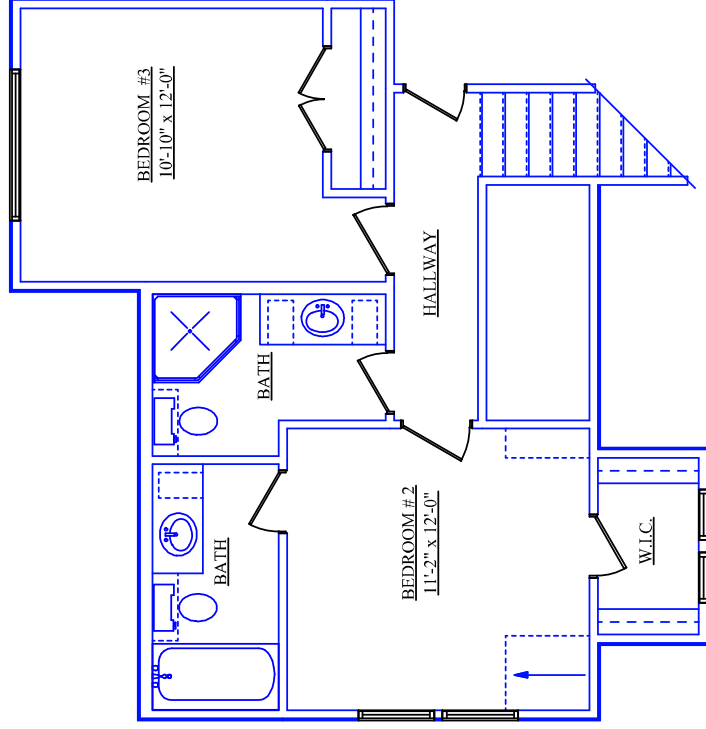

AREA TOTAL

LOWER FLOOR 1386

UPPER FLOOR 510

LIVING AREA 1899

COVERED PORCH 30

COVERED PATIO 216

TOTAL FOUNDATION 1632

TOTAL UNDER ROOF 2142

<u>AREA TOTAL</u>
<u>LOWER FLOOR 1386</u>
<u>UPPER FLOOR 510</u>
<u>LIVING AREA 1899</u>
<u>COVERED PORCH 30</u>
<u>COVERED PATIO 216</u>
<u>TOTAL FOUNDATION 1632</u>
<u>TOTAL UNDER ROOF 2142</u>