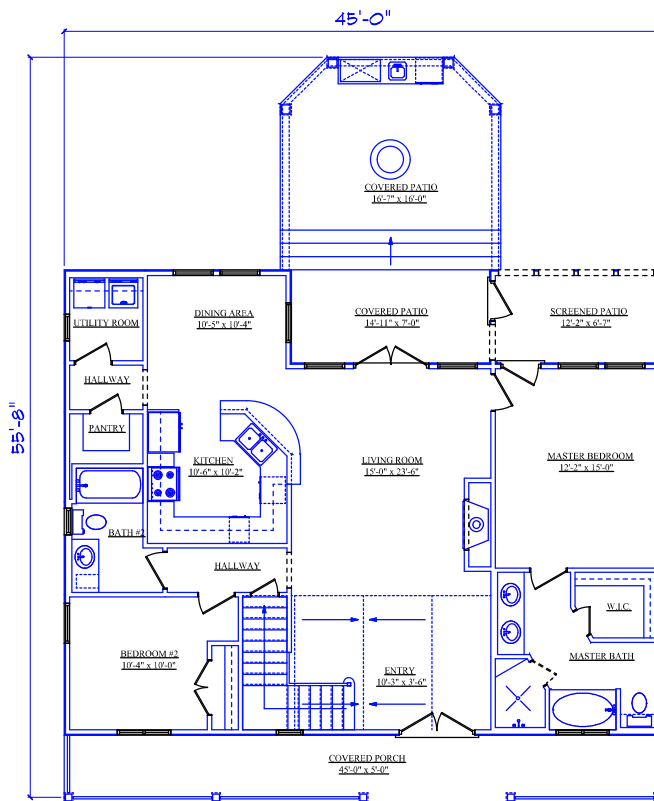

TOTAL UNDER ROOF 2673

AREA TOTALS

LOWER AREA 1380

UPPER AREA 620

TOTAL LIVING AREA 2000

COVERED PORCH 225

COVERED PATIO 357

SCREENED PATIO 91

TOTAL FOUNDATION 2053

TOTAL UNDER ROOF 2673

AREA TOTALS	
LOWER AREA	1380
UPPER AREA	620
TOTAL LIVING AREA	2000
COVERED PORCH	225
COVERED PATIO	357
SCREENED PATIO	91
TOTAL FOUNDATION	2053
TOTAL UNDER ROOF	2673