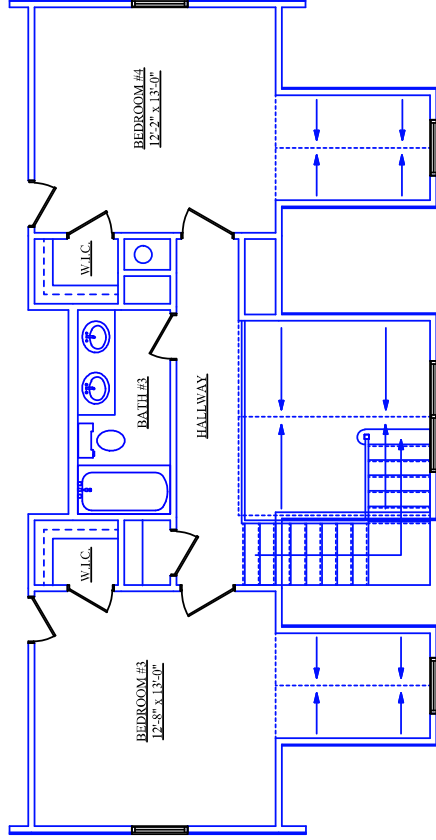

AREA TOTALS

LOWER AREA 1380

UPPER AREA 620

TOTAL LIVING AREA 2000

COVERED PORCH 225

COVERED PATIO 357

SCREENED PATIO 91

TOTAL FOUNDATION 2053

TOTAL UNDER ROOF 2673

AREA TOTALS

LOWER AREA 1380

UPPER AREA 620

TOTAL LIVING AREA 2000

COVERED PORCH 225

COVERED PATIO 357

SCREENED PATIO 91

TOTAL FOUNDATION 2053

TOTAL UNDER ROOF 2673

AREA TOTALS	
LOWER AREA	1380
UPPER AREA	620
TOTAL LIVING AREA	2000
COVERED PORCH	225
COVERED PATIO	357
SCREENED PATIO	91
TOTAL FOUNDATION	2053
TOTAL UNDER ROOF	2673