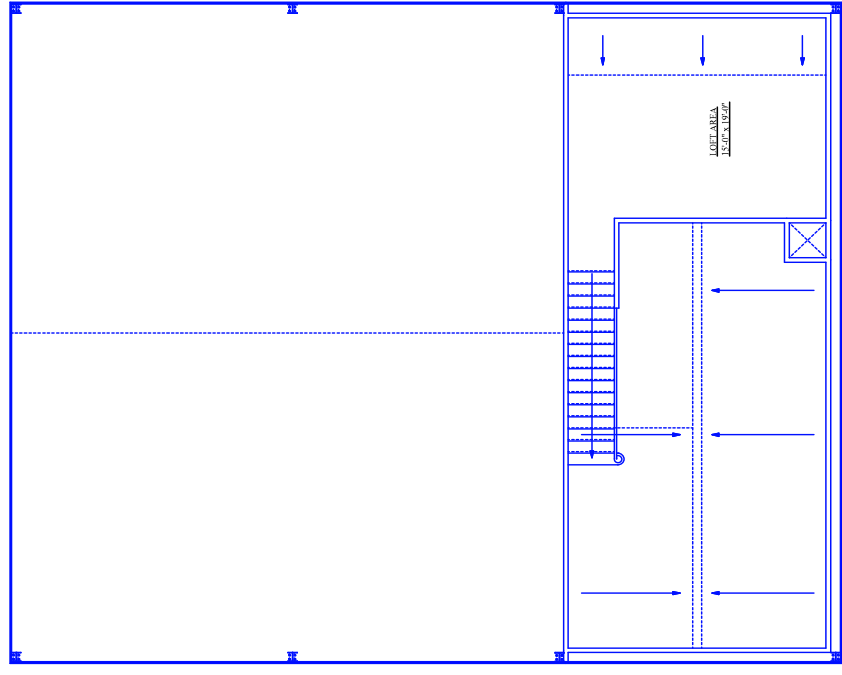

AREA TOTALS

LIVING AREA 1276

COVERED PORCH 490

HANGER AREA 1751

TOTAL FOUNDATION 3517

LOFT AREA 335

AREA TOTALS	
LIVING AREA	1776
COVERED PORCH	490
HANGER AREA	1751
TOTAL FOUNDATION	3517
LOFT AREA	335

<u>AREA TOTALS</u>
<u>LIVING AREA 1276</u>
<u>COVERED PORCH 490</u>
<u>HANGER AREA 1751</u>
<u>TOTAL FOUNDATION 3517</u>
<u>LOFT AREA 335</u>