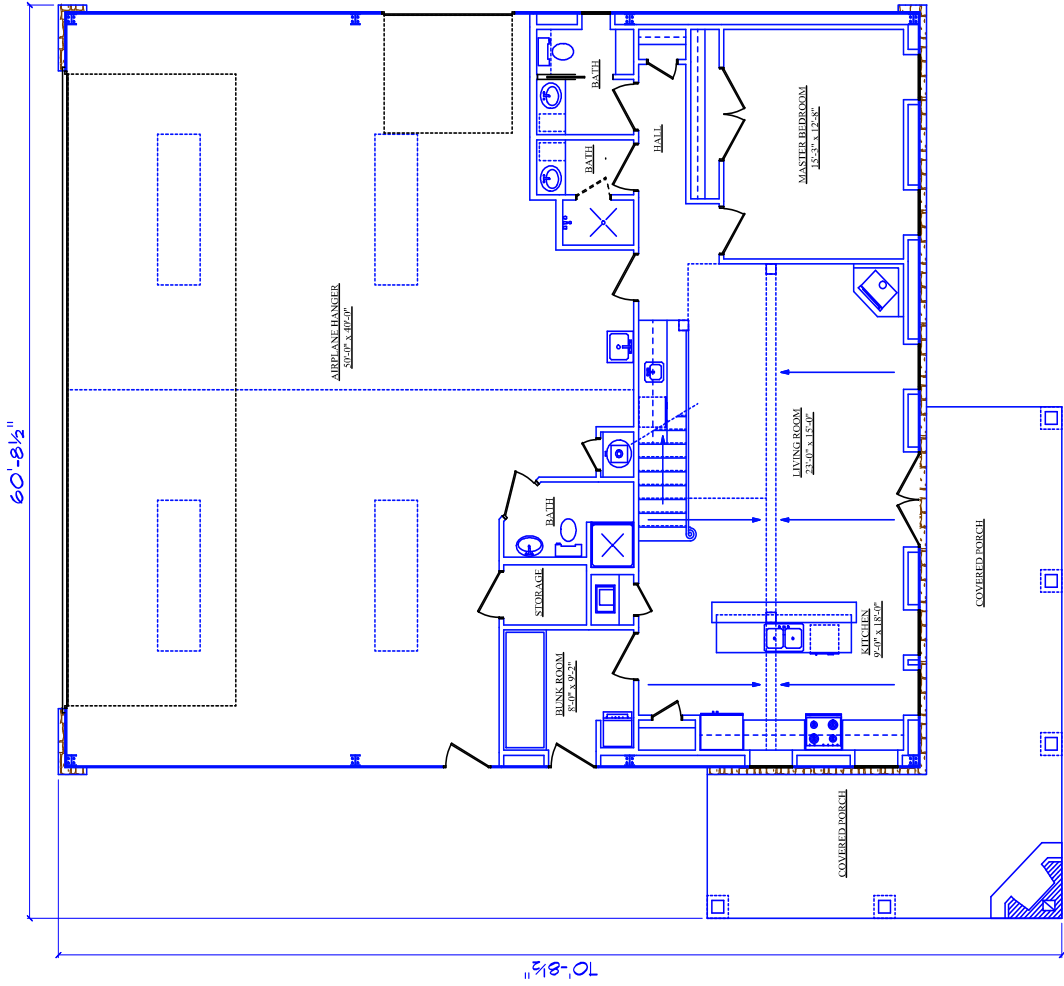

AREA TOTALS

LIVING AREA 1276

COVERED PORCH 490

HANGER AREA 1751

TOTAL FOUNDATION 3517

LOFT AREA 335

AREA TOTALS	
LIVING AREA	1776
COVERED PORCH	490
HANGER AREA	1751
TOTAL FOUNDATION	3517
LOFT AREA	335

<u>AREA TOTALS</u>
<u>LIVING AREA 1276</u>
<u>COVERED PORCH 490</u>
<u>HANGER AREA 1751</u>
<u>TOTAL FOUNDATION 3517</u>
<u>LOFT AREA 335</u>