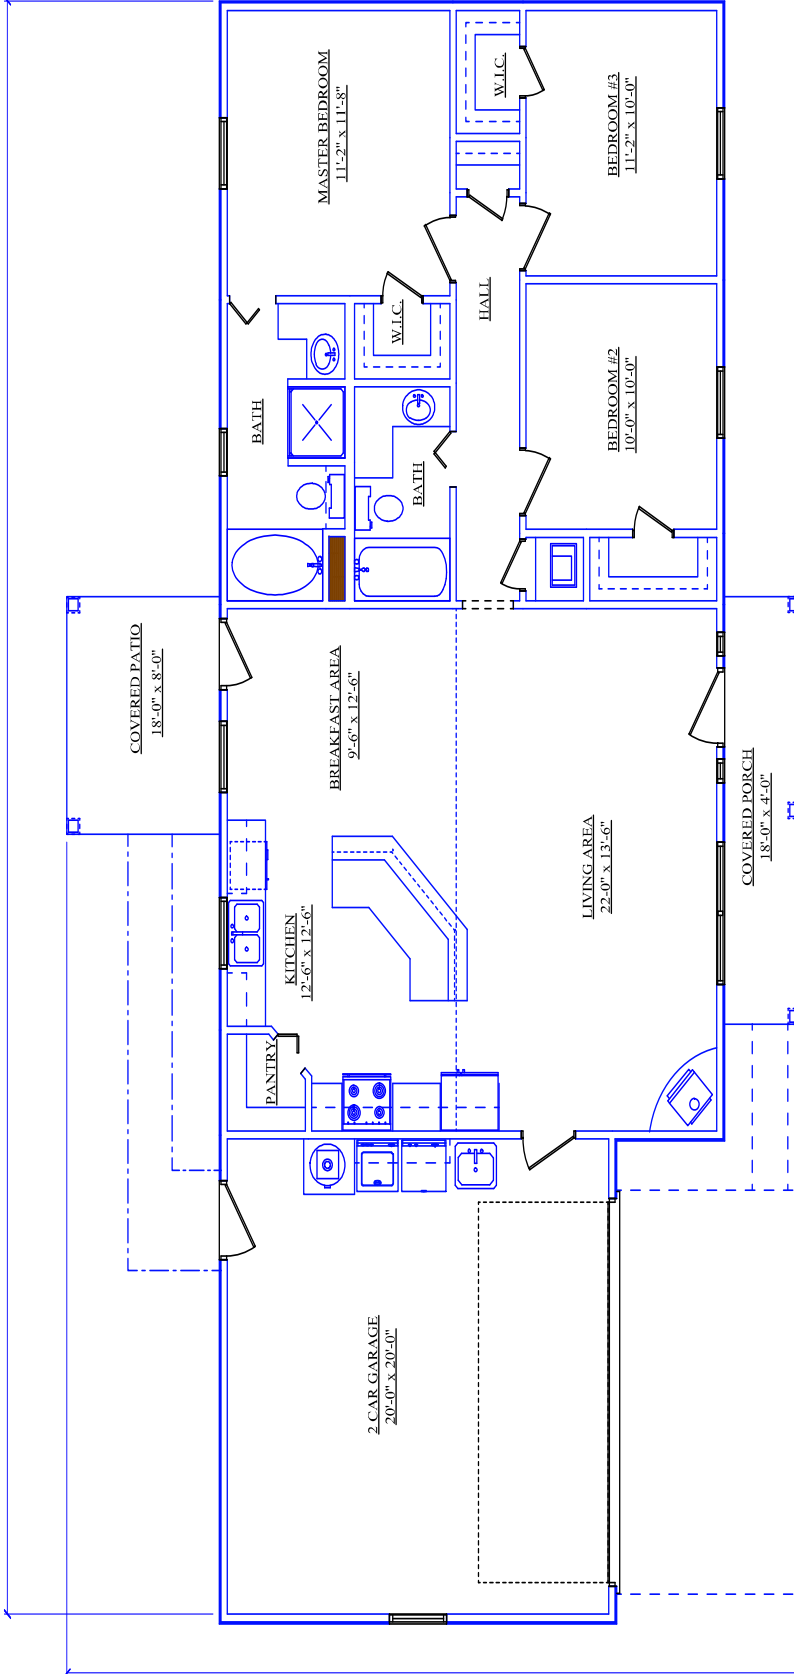

AREA TOTALS

LIVING AREA 1270

2 CAR GARAGE 425

COVERED PORCH 72

COVERED PATIO 80

TOTAL FOUNDATION 1847

67'-11"

38'-6"

AREA TOTALS	
LIVING AREA	1270
2 CAR GARAGE	425
COVERED PORCH	72
COVERED PATIO	80
<b>TOTAL FOUNDATION</b>	<b>1847</b>