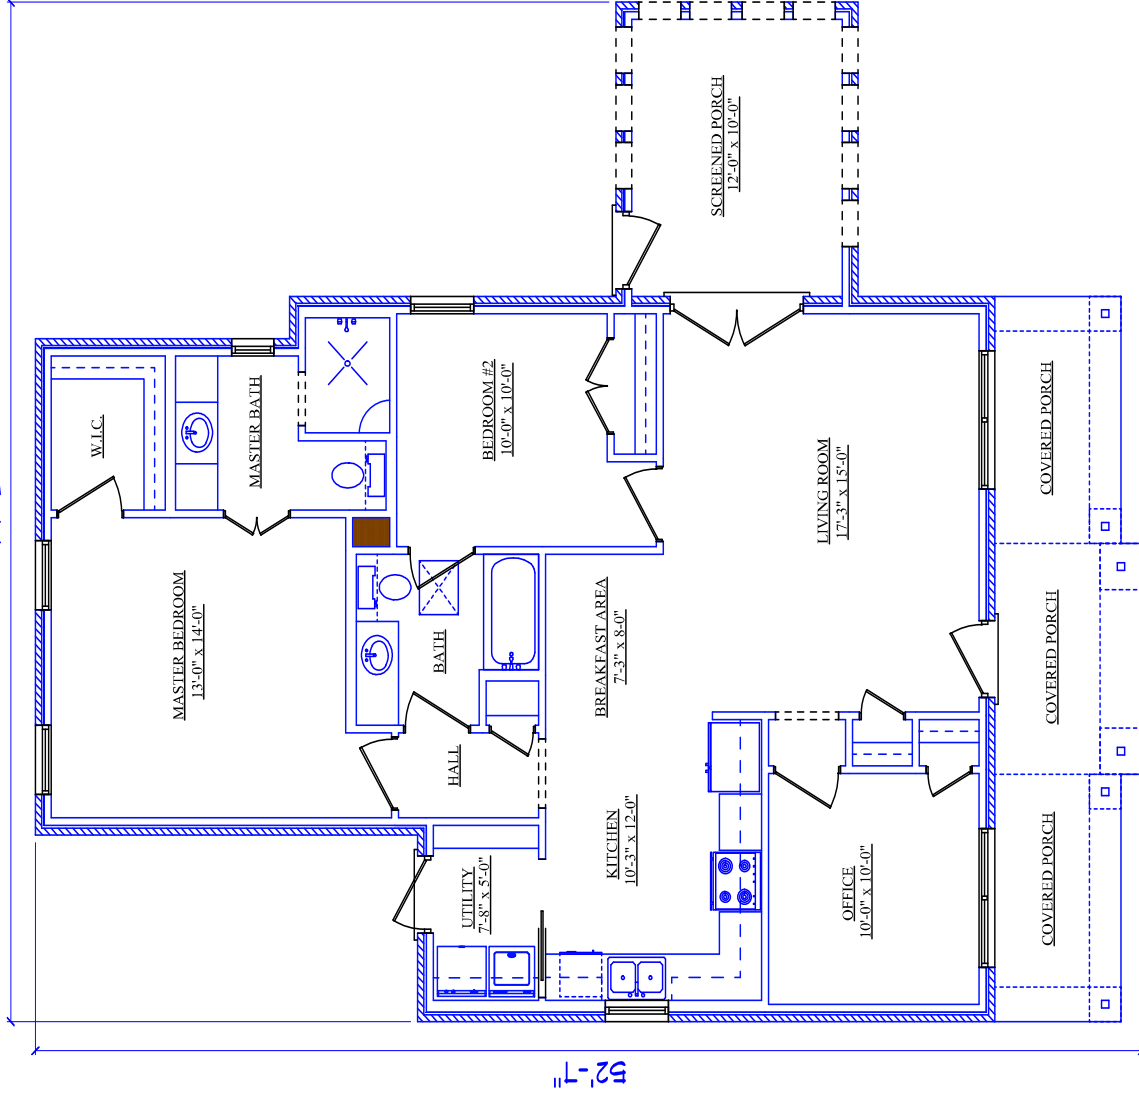

AREA TOTALS

LIVIGN AREA 1263

COVERED PORCH 189

SCREENED PATIO 147

TOTAL FOUNDATION 1599

44'-2"

52'-1"

AREA TOTALS	
LIVIGN AREA	1263
COVERED PORCH	189
SCREENED PATIO	147
TOTAL FOUNDATION	1599