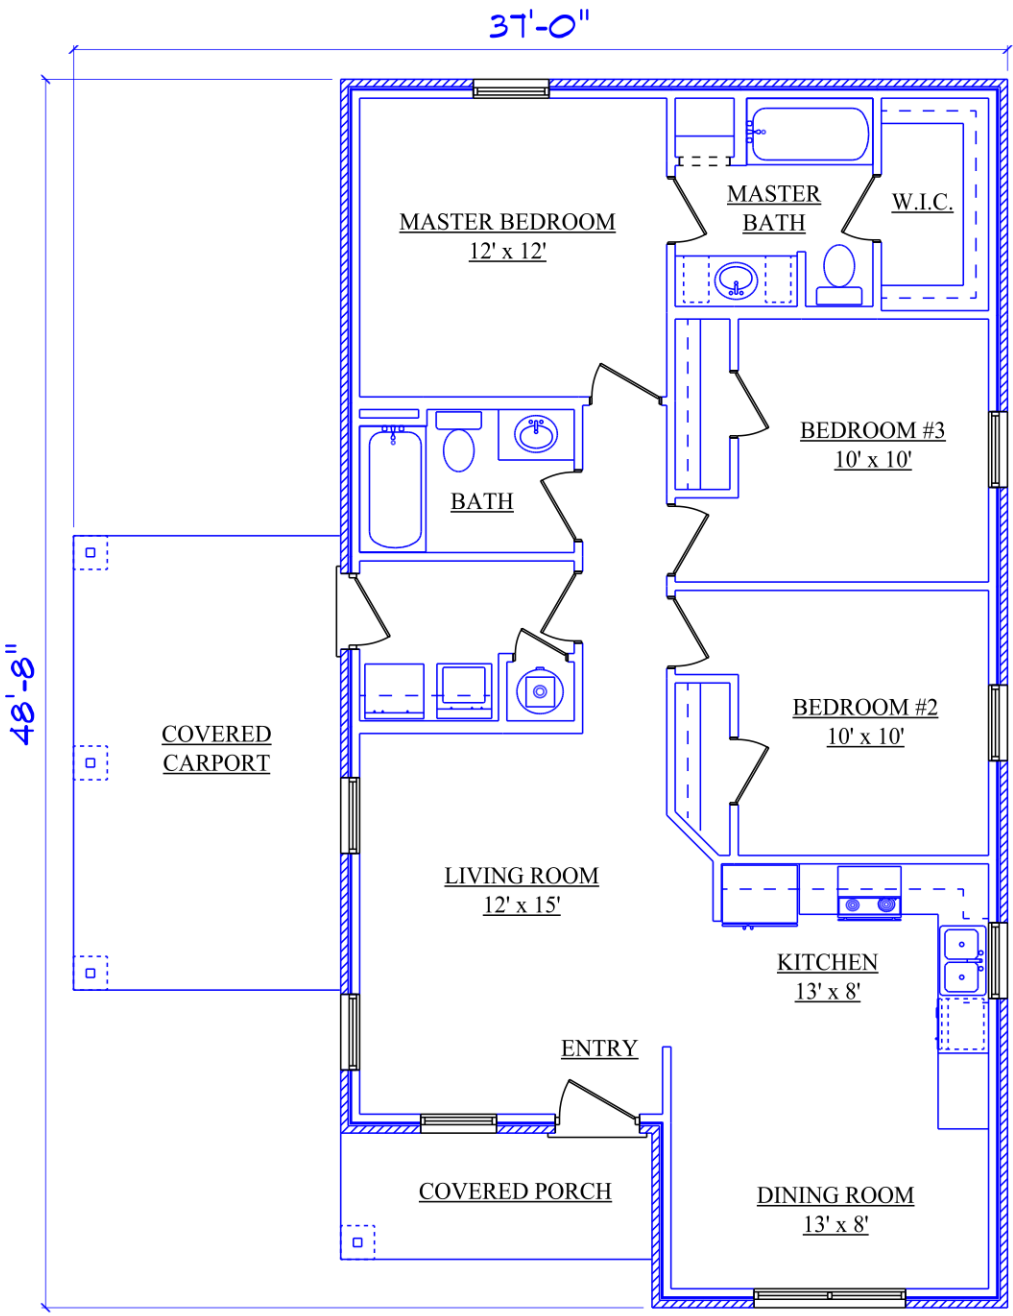

AREA TOTALS

LIVING AREA 1200

COVERED PORCH 62

COVERED CARPORT 180

TOTAL SLAB 1442

FRONT ELEVATION

PLAN I.D. 1200  
Blue Line Design Co.  
Copyright 2009

<u>AREA TOTALS</u>	
<u>LIVING AREA</u>	1200
<u>COVERED PORCH</u>	62
<u>COVERED CARPORT</u>	180
<u>TOTAL SLAB</u>	1442

**PLAN ID. 1200**  
**Blue Line Design Co.**  
**Copyright 2009**

 FLOOR PLAN