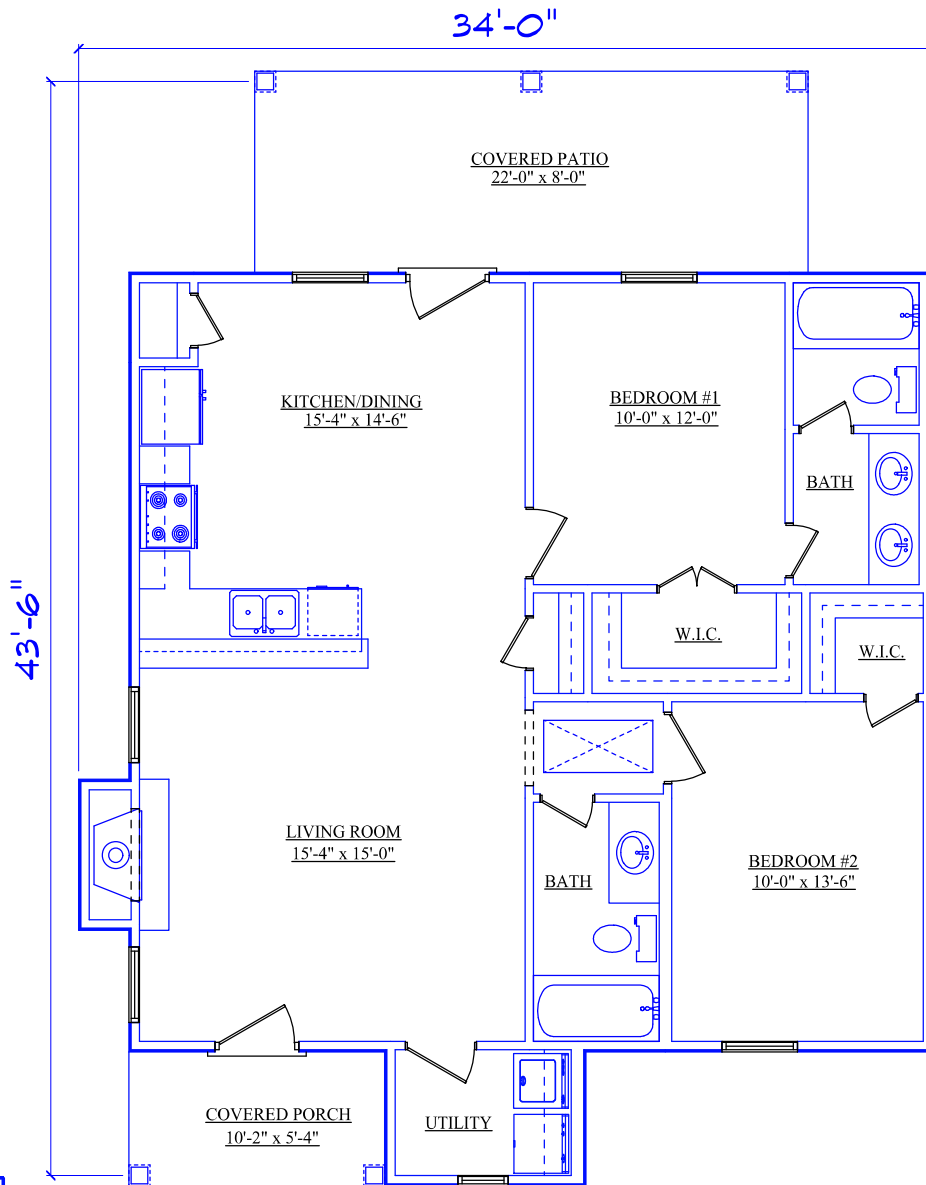

AREA TOTALS

LIVING AREA 1047

COVERED PORCH 54

COVERED PATIO 176

TOTAL FOUNDATION 1277

AREA TOTALS

LIVING AREA 1047

COVERED PORCH 54

COVERED PATIO 176

TOTAL FOUNDATION 1277

PLAN I.D. 1047
Blue Line Design Co.
Copyright 2014